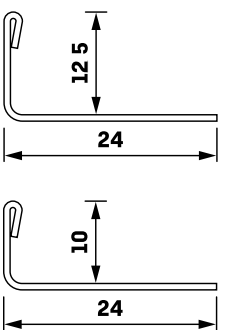

Designed to create an attractive professional finish these trims are made with grade 304 stainless steel, the most versatile & widely used grade which performs excellently in a wide range of atmospheric environments.

Available in 7 luxury finishes

SIZE	FINISH
10mm	Brushed Silver Steel
12.5mm	Brushed Silver Steel
10mm	Embossed Silver
12.5mm	Embossed Silver
10mm	Bright Copper
12.5mm	Bright Copper
10mm	Brushed Copper
12.5mm	Brushed Copper
10mm	Bright Gold
12.5mm	Bright Gold
10mm	Brushed Gold
12.5mm	Brushed Gold
10mm	Brushed Black
12.5mm	Brushed Black

Actual Size