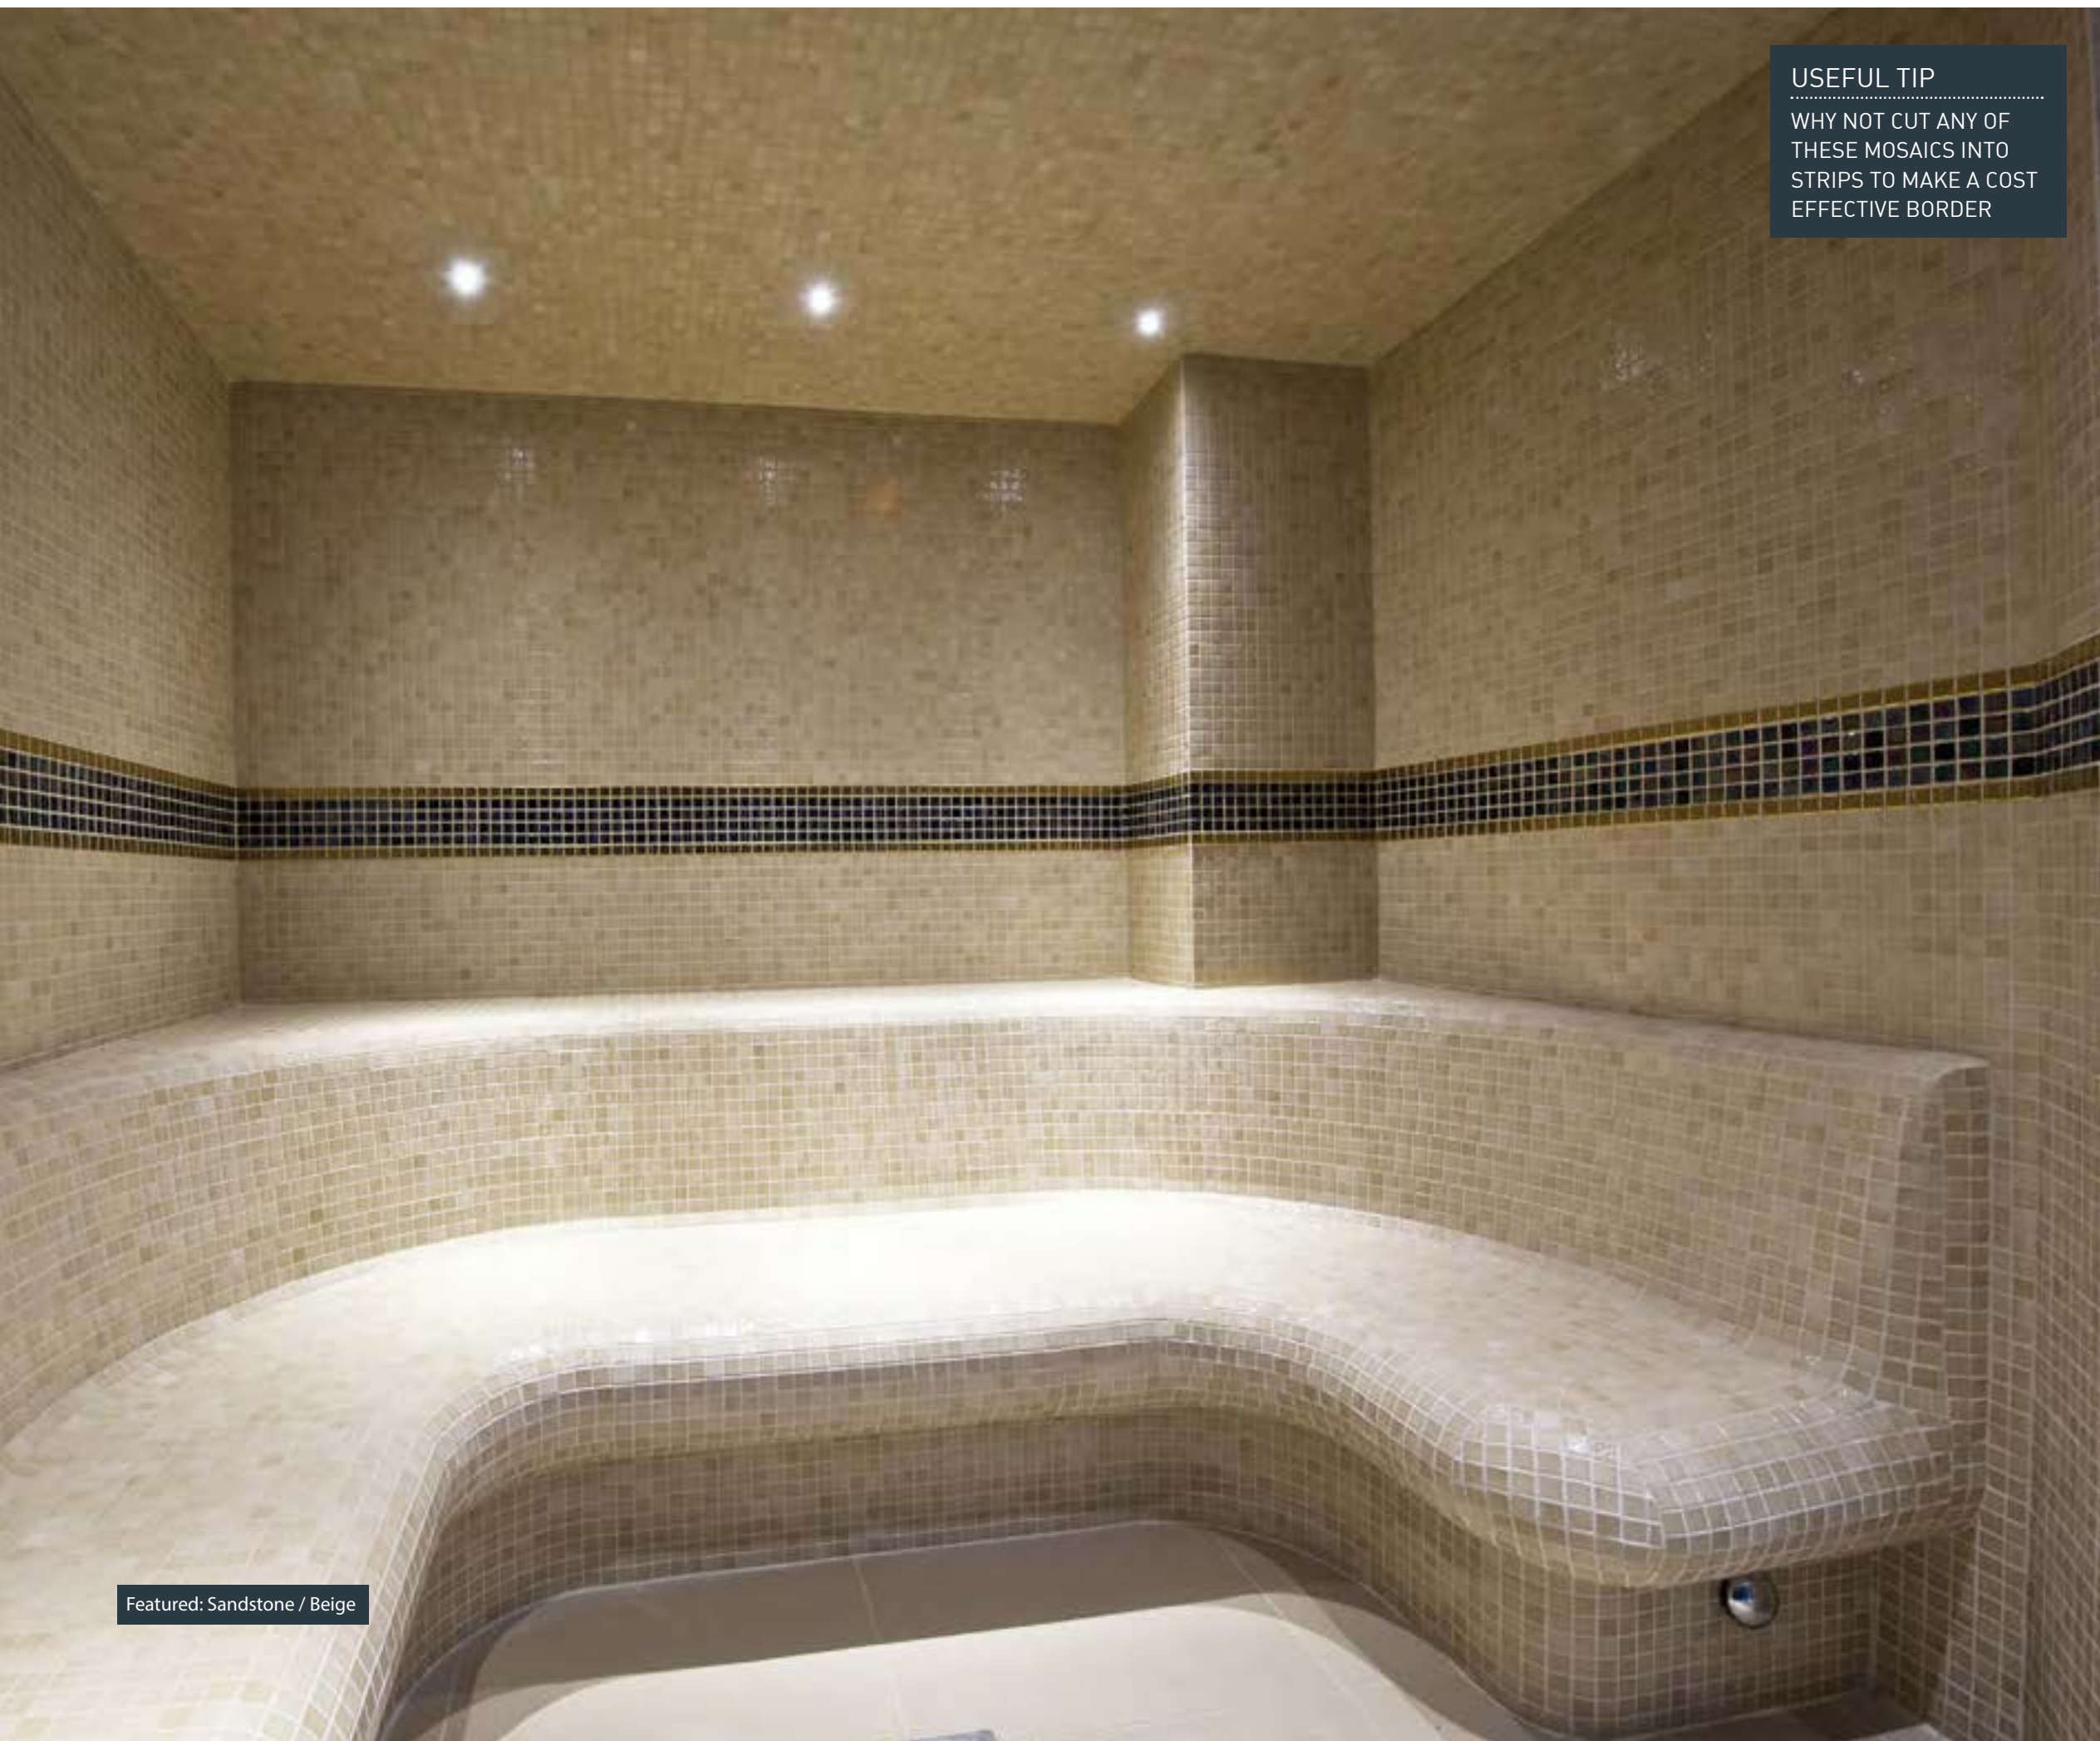

USEFUL TIP
 WHY NOT CUT ANY OF THESE MOSAICS INTO STRIPS TO MAKE A COST EFFECTIVE BORDER

Featured: Sandstone / Beige

It Rocks Coal/Dark Grey

- FTW/P505**
- 300 x 300
- Matt Finish
- Glazed Porcelain
- All rooms of the house