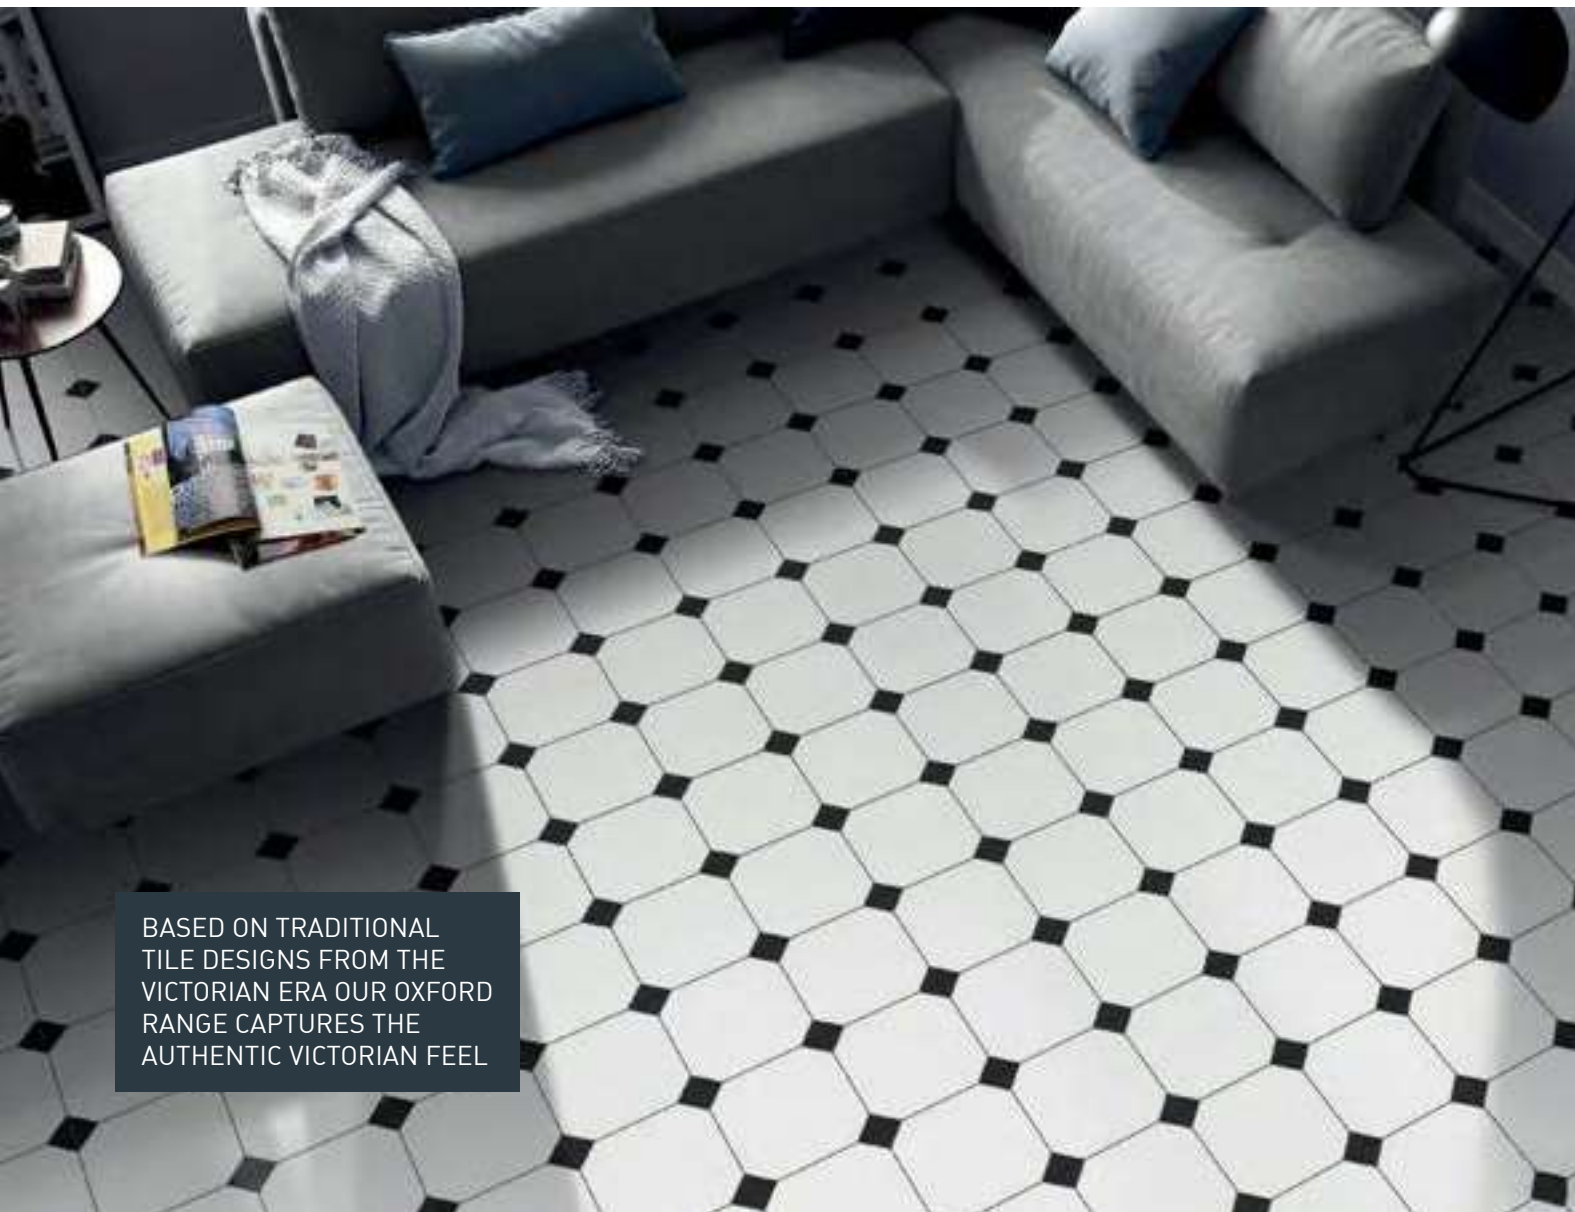

Colour Mix
 FTW/C111
 - 250 x 220
 - Matt Finish
 - Glazed Porcelain
 - All rooms of the house

BASED ON TRADITIONAL TILE DESIGNS FROM THE VICTORIAN ERA OUR OXFORD RANGE CAPTURES THE AUTHENTIC VICTORIAN FEEL