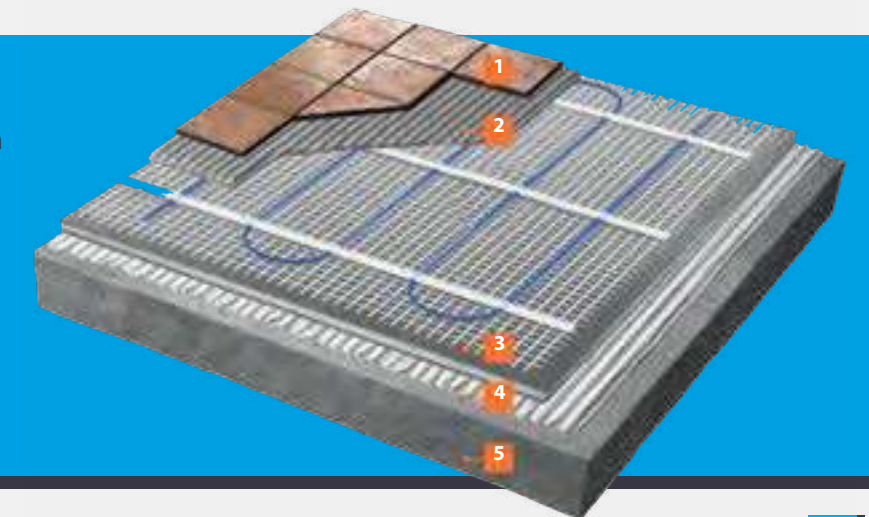

SUBFLOOR

Recommended Floor Construction

1. Floor finish
2. Flexible tile adhesive or levelling compound
3. Insulation Board
4. Flexible Tile Adhesive
5. Subfloor