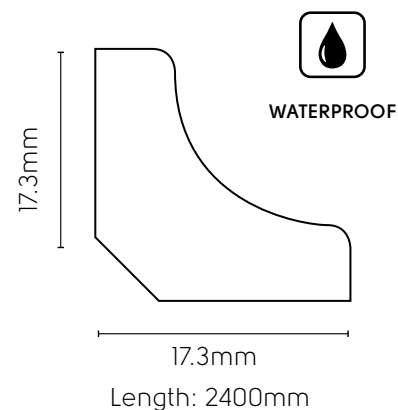

COLOUR MATCHED SCOTIAS

Palio Rigid and Palio Core requires a suitable edge trim to accommodate an expansion gap around the perimeter of the room. Our collection of waterproof colour matched scotias have been designed to offer a seamless finish to your flooring installation.