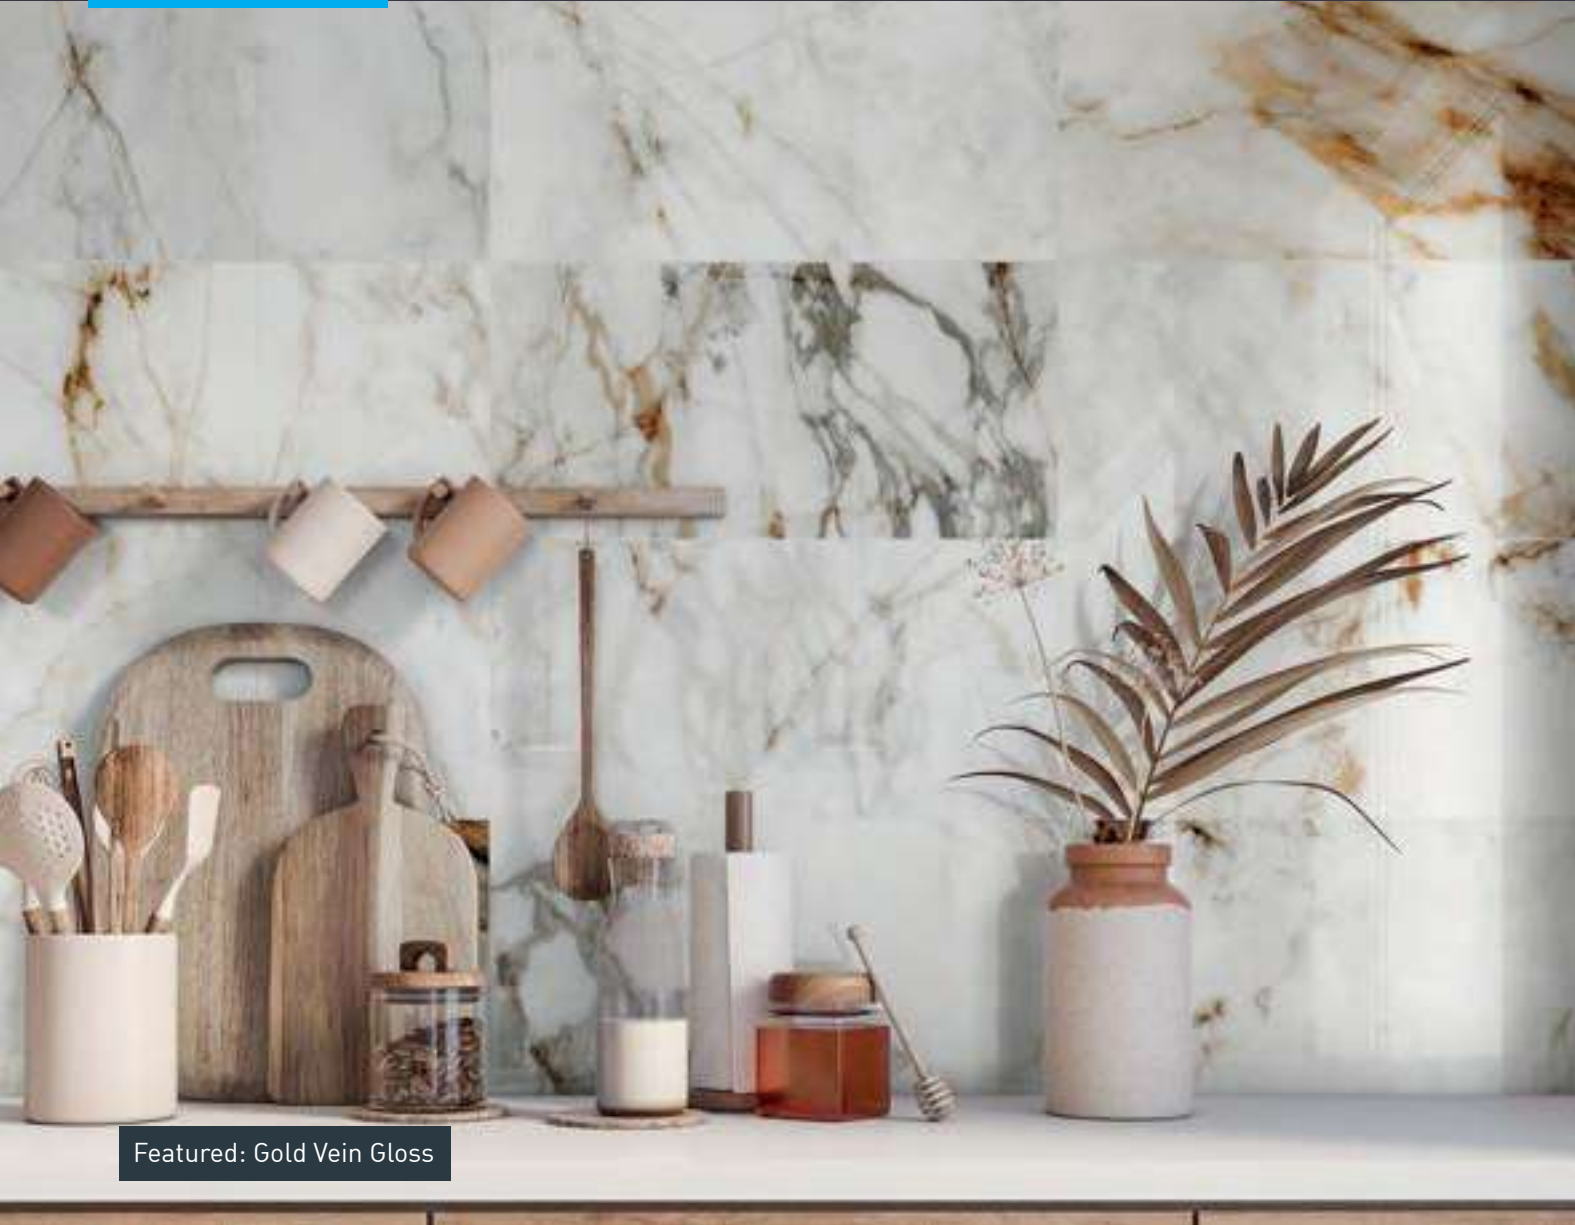

Featured: Gold Vein Gloss

Gold Vein Gloss

FTW/HC04

- 300 x 600 - Gloss Finish - Glazed Porcelain
- All rooms of the house

Blue Vein Gloss

FTW/HC05

- 300 x 600 - Gloss Finish - Glazed Porcelain
- All rooms of the house