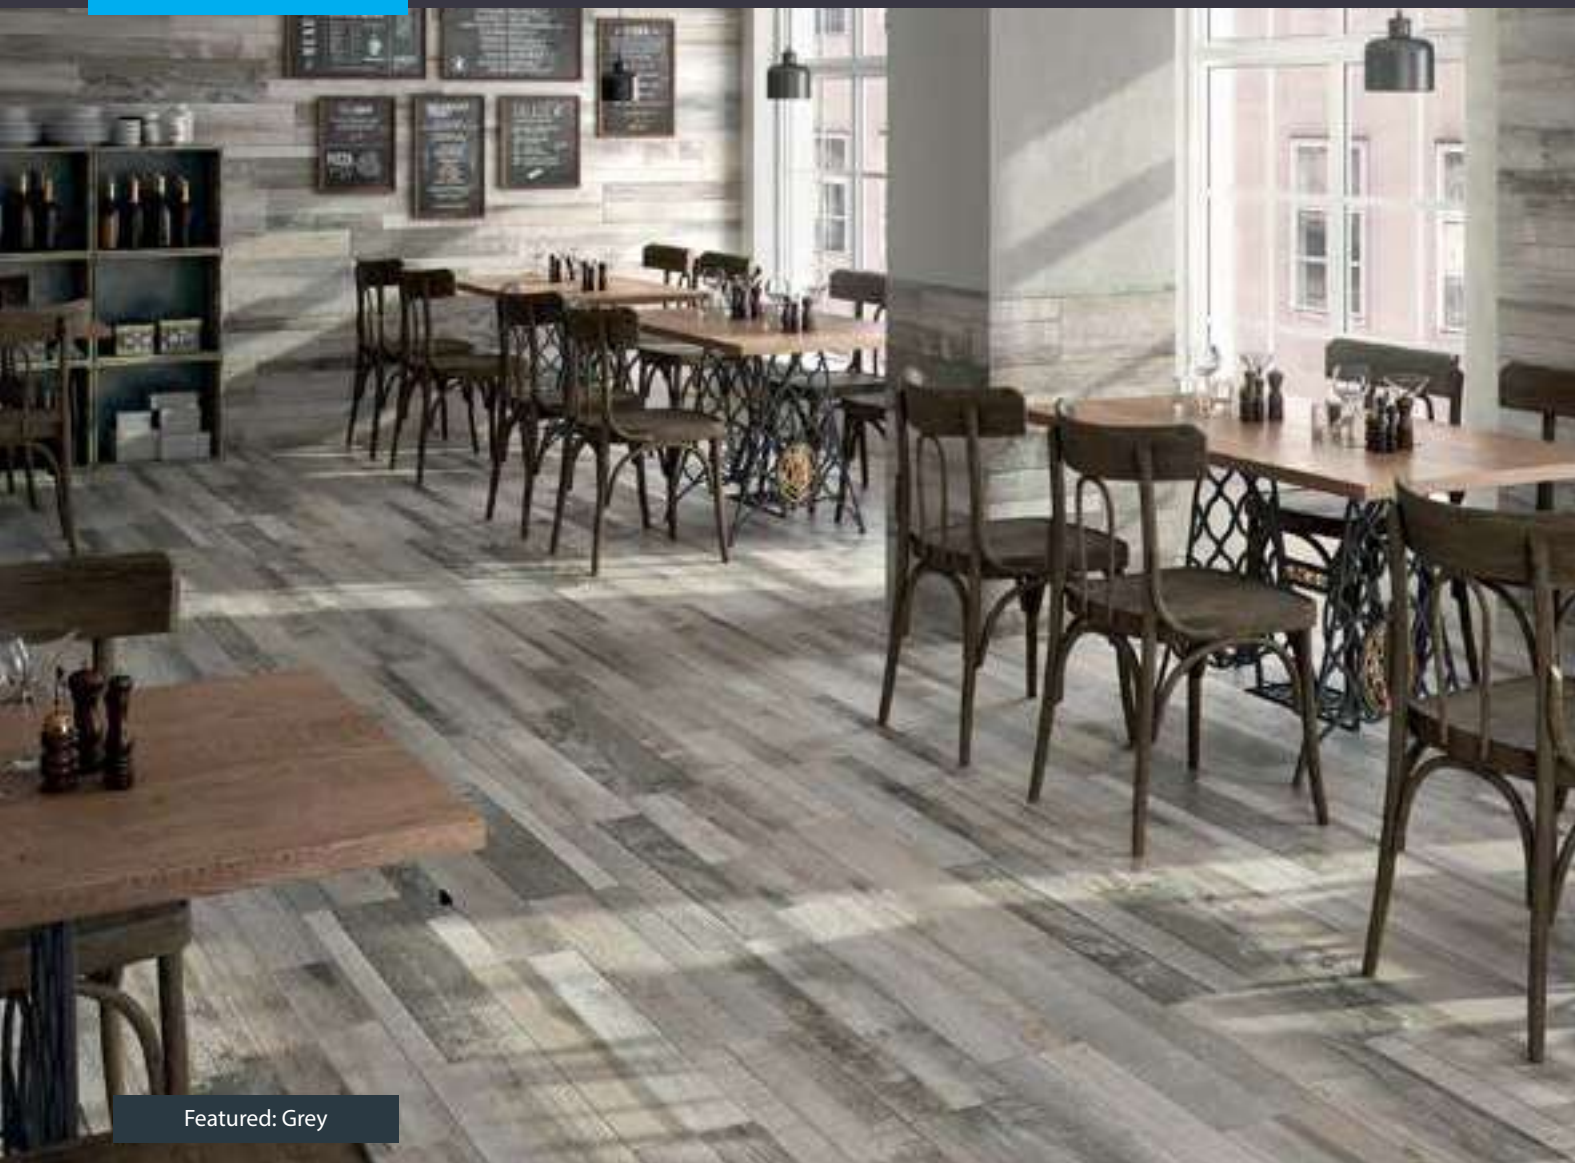

Featured: Grey