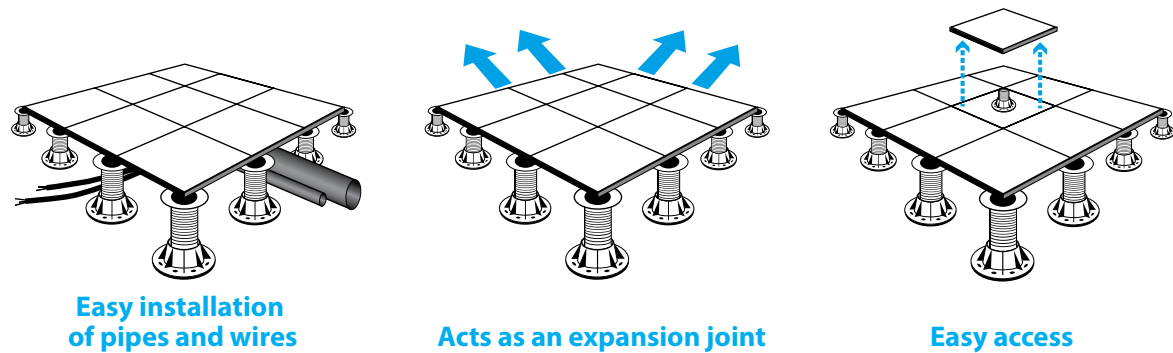

Featured: Ash/Light Grey

Adjustable Tile Support Pedestals

These fully adjustable support pedestals require no mechanical fixings or adhesive as the weight of the tiles or slabs hold everything in place.