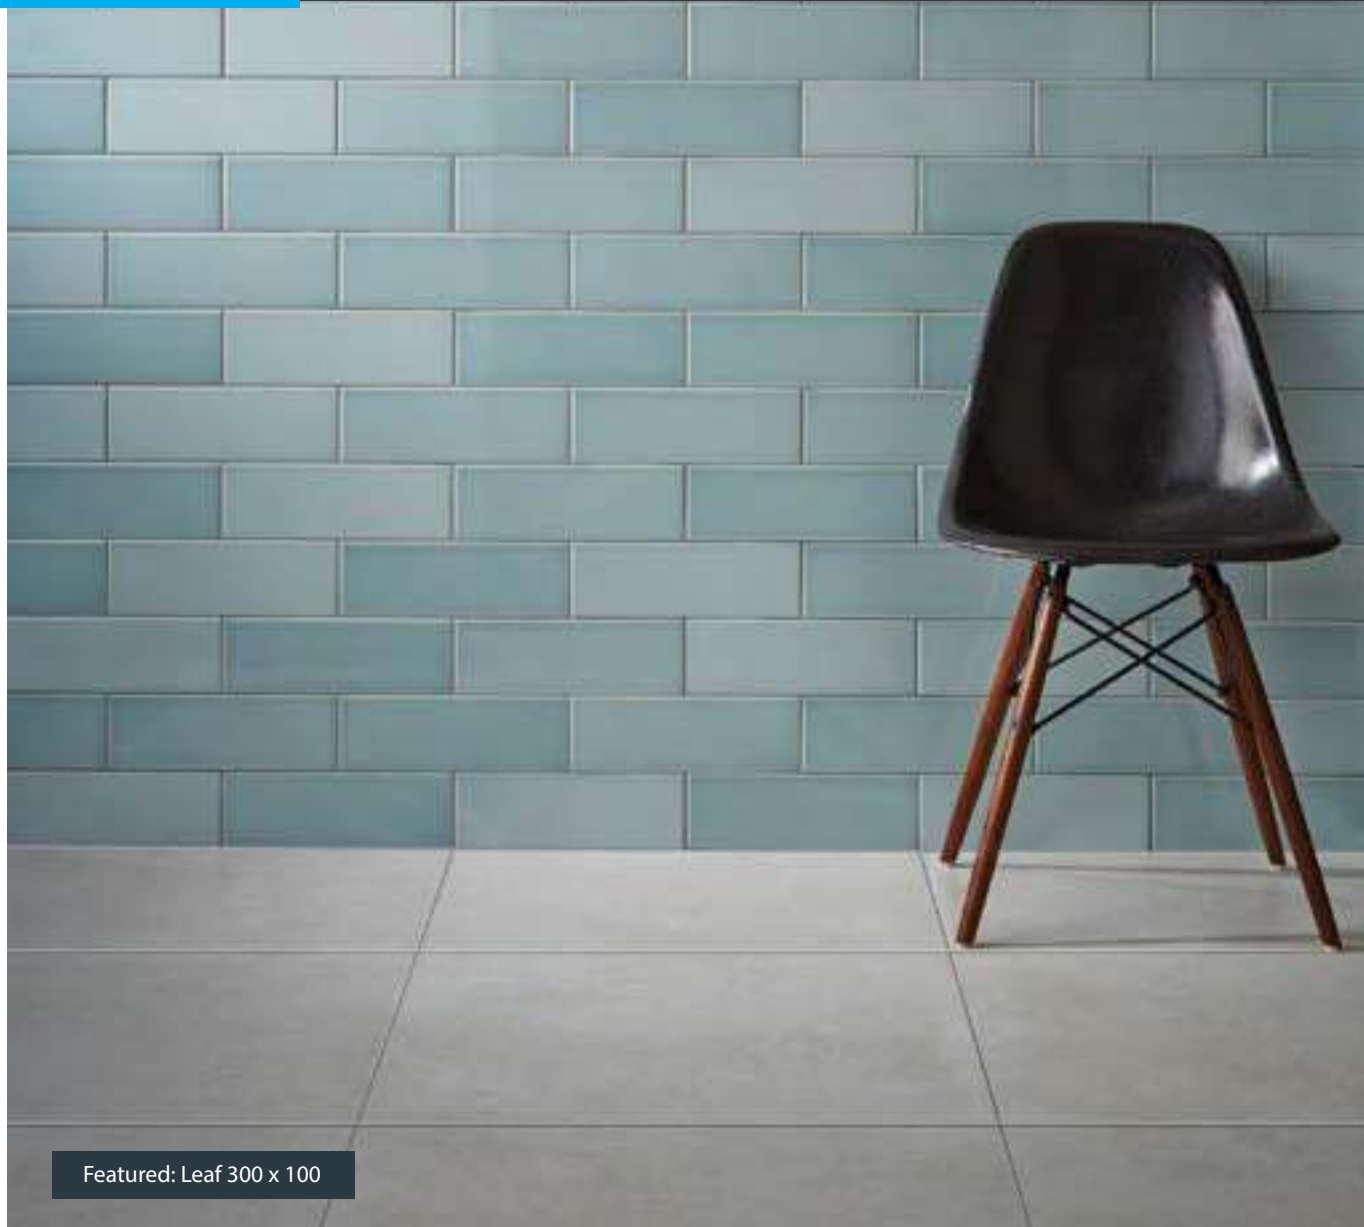

Did you know? We can supply the whole range of Schlüter-Systems

Featured: Leaf 300 x 100

Featured: Plain & Line Decor

Dew Gloss

DTW/1067
- 200 x 100
- Gloss Finish
- Ceramic

Dew Gloss

DTW/1074
- 300 x 100
- Gloss Finish
- Ceramic