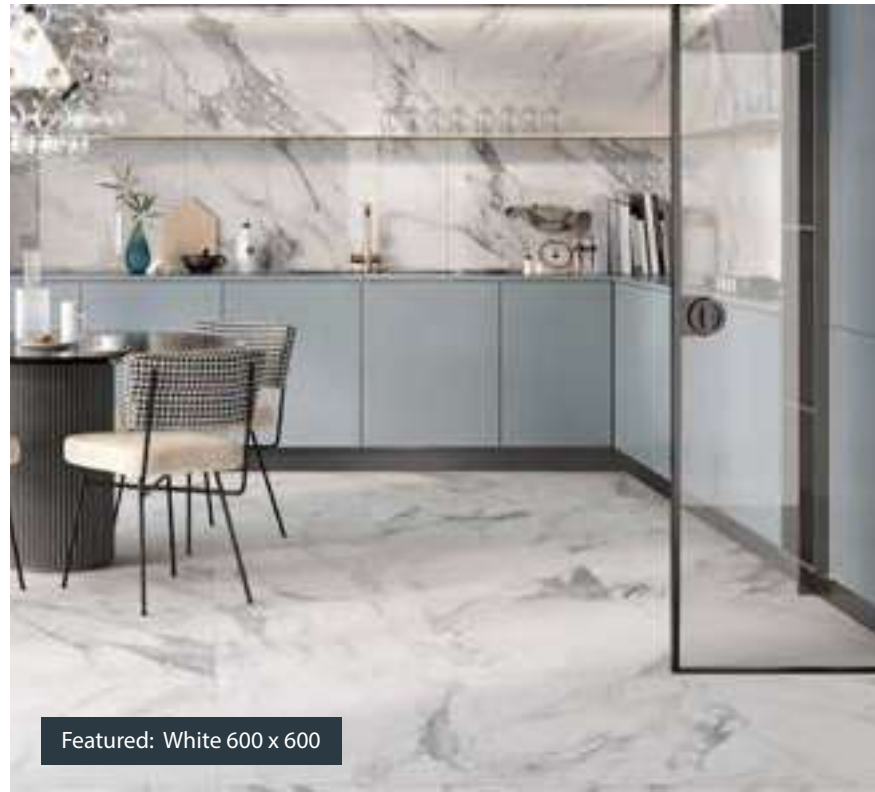

Dark Blue

DTW/EC22
 - 70 x 280 - Gloss Finish - Ceramic

Rose

DTW/EC25
 - 70 x 280 - Gloss Finish - Ceramic

Featured: Oxford Grey 1200 x 600

Featured: White 600 x 600

Featured: Emperor 1200 x 600

Oxford Grey