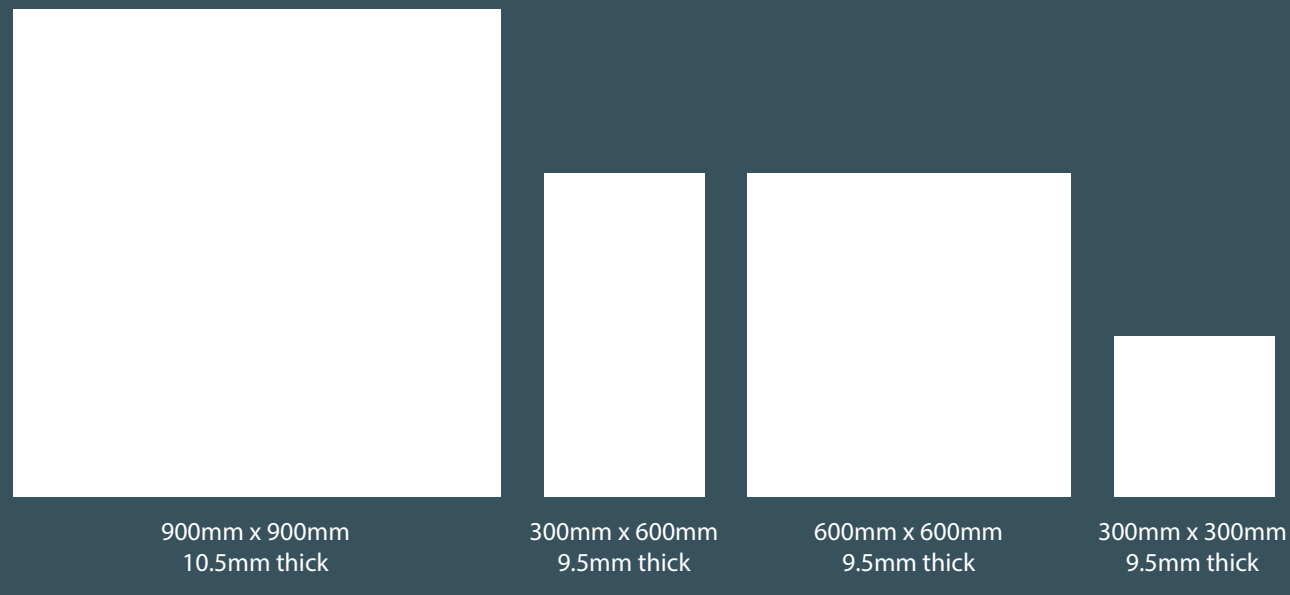

Range Characteristics

- Fully vitrified porcelain
- Rectified Edge
- Plain colours for a minimal look
- Available in sizes:

900mm x 900mm
10.5mm thick

300mm x 600mm
9.5mm thick

600mm x 600mm
9.5mm thick

300mm x 300mm
9.5mm thick