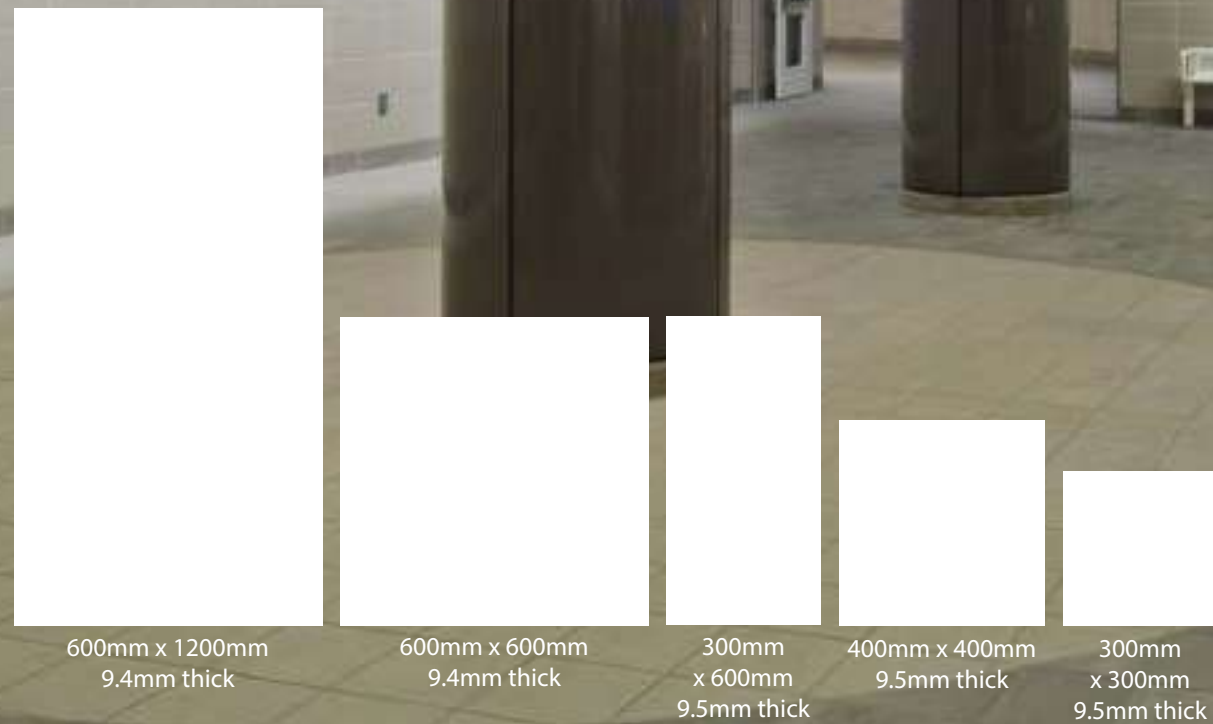

A range of skirting and step nosing pieces are available in most colours

COM-B10	COM-P11	COM-B12	COM-CM13	COM-RB14
COM-RP16	COM-MP19	COM-E20	COM-AB1	COM-AM2
COM-VG3	COM-NA4	COM-GM5	COM-GM6	COM-RL7
		Colours unavailable in 400mm x 400mm size COM-RB14 COM-VG3 COM-AB1 COM-MP19 COM-AM2 COM-RP16		
COM-GE8	COM-T9	OUTDOOR USE R9 & R11		

All 5 sizes available in three finishes:

Polished
(To order insert 'P' on end of code)

Matt Finish
R9 Non-Slip rating

Non-Slip Finish
R11 Non-Slip rating
(To order insert 'NS' on end of code)

All areas of the house & commercial use