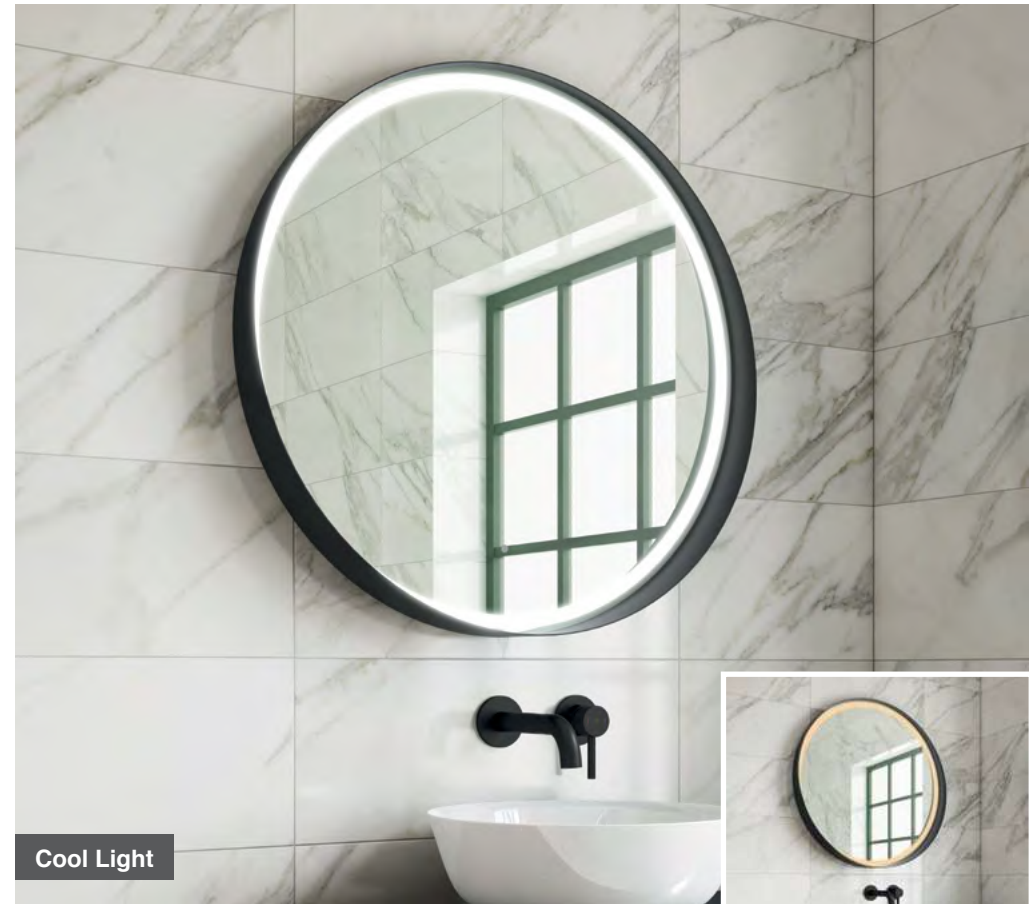

### Features

- Black Framed LED Mirror with Shelf
- Multi Functional Contactless Sensor Controls Light from Cool - Warm & Brightness with Memory Function
- Heated Demister Pad
- IP44

Cool Light

Warm Light