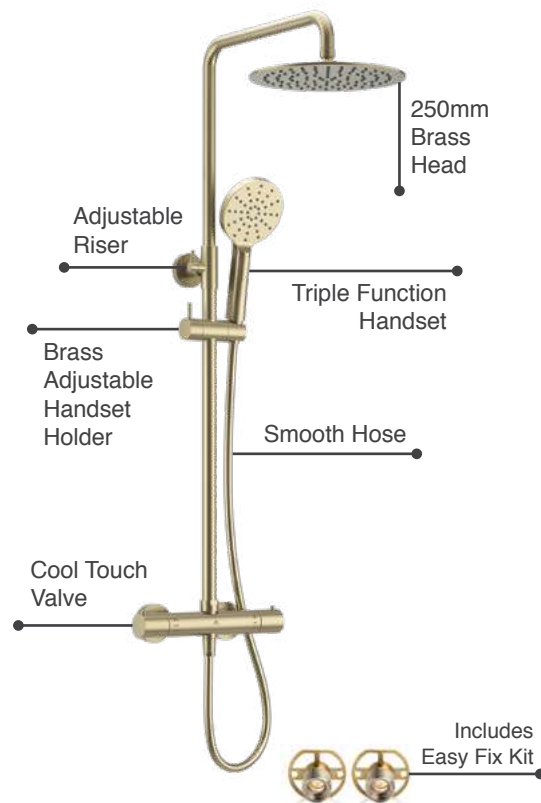

Ryver - Brushed Brass

Ryver Exposed Thermostatic Shower

- Cool Touch Thermostatic Exposed Valve
- Adjustable Riser Rail Kit
- 250mm Brass Head
- Push Button Triple Function Handset
- Solid Brass Adjustable Handset Holder
- Premium Antibacterial PVC Shower Hose 1.5m
- Easy Fix Kit
- Brushed Brass PVD Finish

MLSHRYBB £668

P 1.0