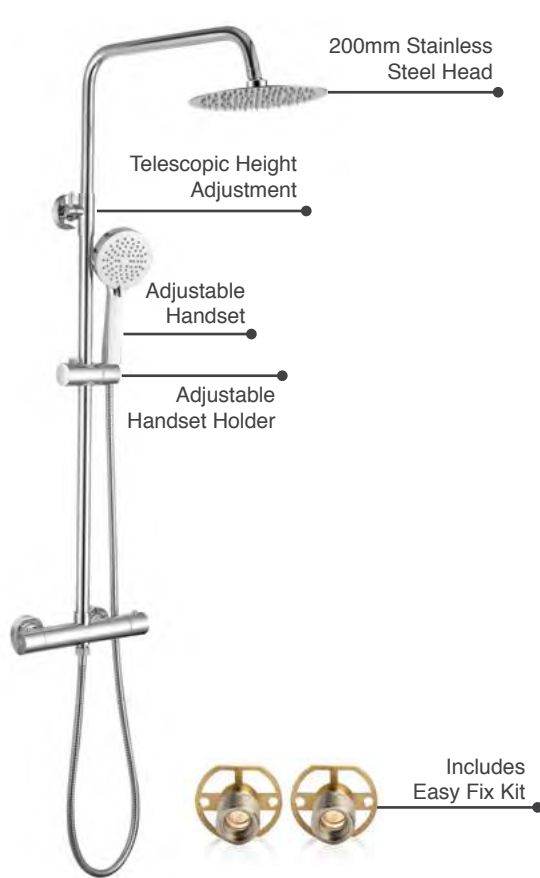

Flo

Flo Round

- Thermostatic Exposed Shower Valve
- Adjustable Riser Rail
- 200mm Stainless Steel Head
- Chrome Adjustable Handset
- Standard Chrome Hose 1.5m
- Easy Fix Kit

MLSHFLRD

£257

P 1.0