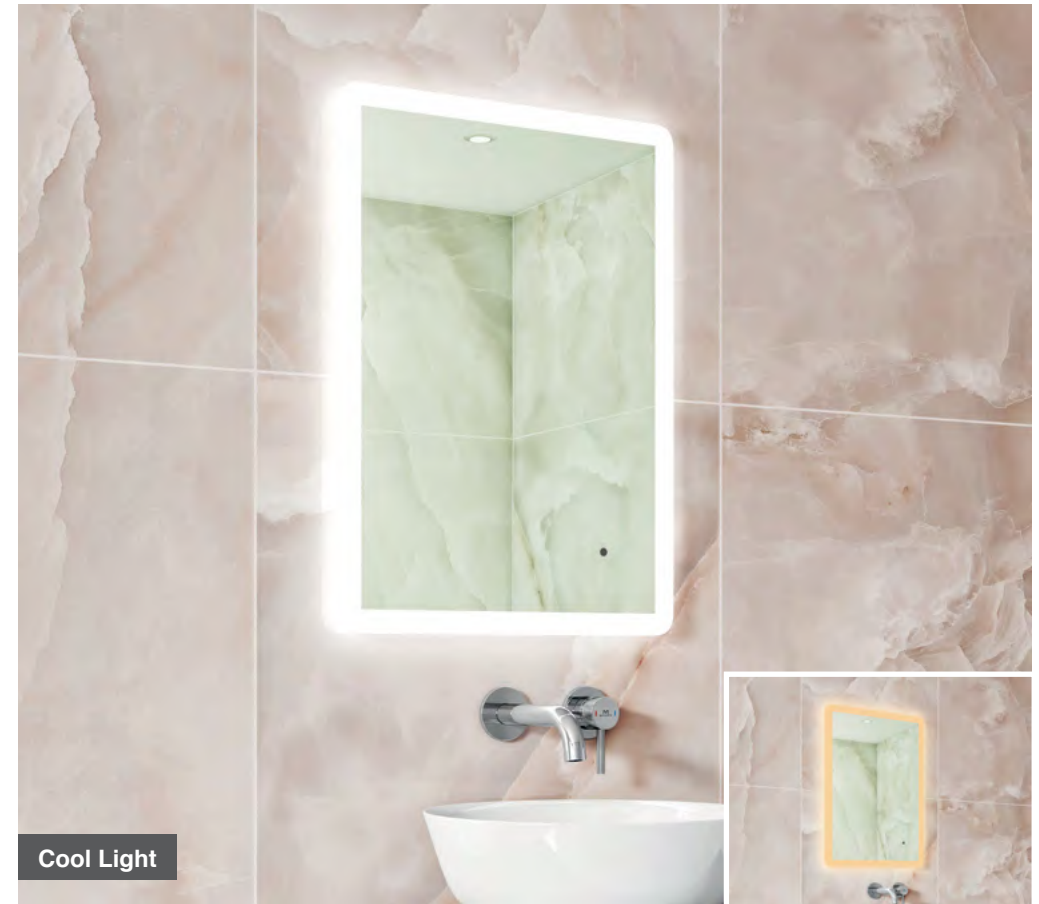

### Features

- LED Slimline Mirror
- Multi Functional Contactless Sensor Controls Light from Cool - Warm & Brightness with Memory Function
- Ambient Lighting
- Landscape or Portrait
- Heated Demister Pad
- IP44