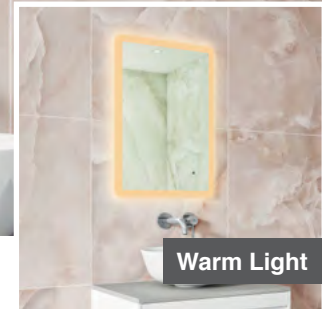

LED Mirrors

Cool Light

Warm Light

Lyle 45

H 800 x W 450 x D 30mm

MLMILYL45 **£320**

Features

- LED Slimline Mirror
- Multi Functional Contactless Sensor Controls Light from Cool - Warm & Brightness with Memory Function
- Ambient Lighting
- Landscape or Portrait
- Heated Demister Pad
- IP44

Cool Light

Warm Light

Lyle 50

H 700 x W 500 x D 30mm

MLMILYL50 **£320**

Features

- LED Slimline Mirror
- Multi Functional Contactless Sensor Controls Light from Cool - Warm & Brightness with Memory Function
- Ambient Lighting
- Landscape or Portrait
- Heated Demister Pad
- IP44