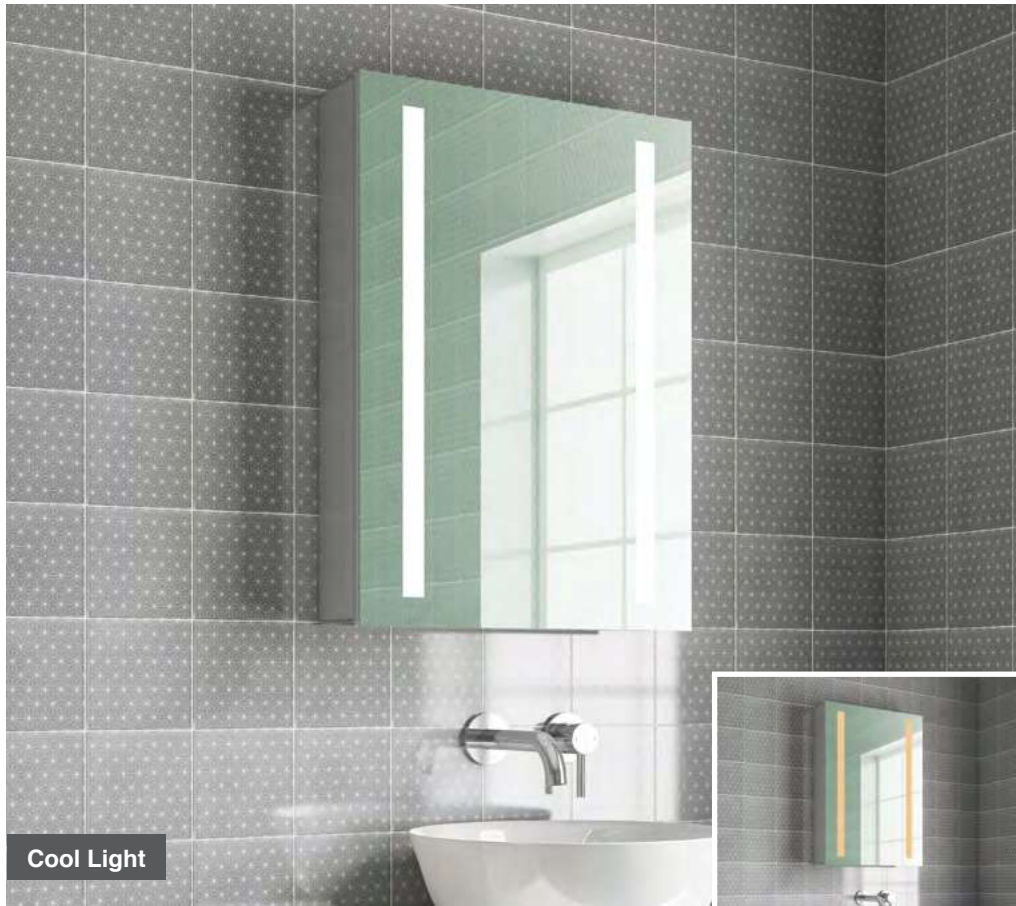

LED Mirror Cabinets

Cool Light

Warm Light

Annie 50

H 700 x W 500 x D 130mm

MLCAANN50

£468

Features

- LED Aluminium Mirror Cabinet
- Multi Functional Infrared Sensor Controls Light from Cool - Warm & Brightness with Memory Function
- Soft Close Left Hand Hinge Door
- 2 Adjustable Shelves
- Charging Socket
- IP44