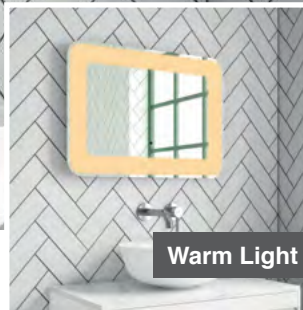

LED Mirrors

Cool Light

Warm Light

Mona 70

H 500 x W 700 x D 40mm

MLMIMON70 £267

Features

- LED Mirror
- Multi Functional Contactless Sensor Controls Light from Cool - Warm & Brightness with Memory Function
- Ambient Lighting
- Landscape or Portrait
- Heated Demister Pad
- IP44

Cool Light

Warm Light

Iris 55

H 700 x W 550 x D 40mm

MLMIIRI55 £284

Features

- LED Mirror
- Multi Functional Contactless Sensor Controls Light from Cool - Warm & Brightness with Memory Function
- Landscape or Portrait
- Heated Demister Pad
- IP44