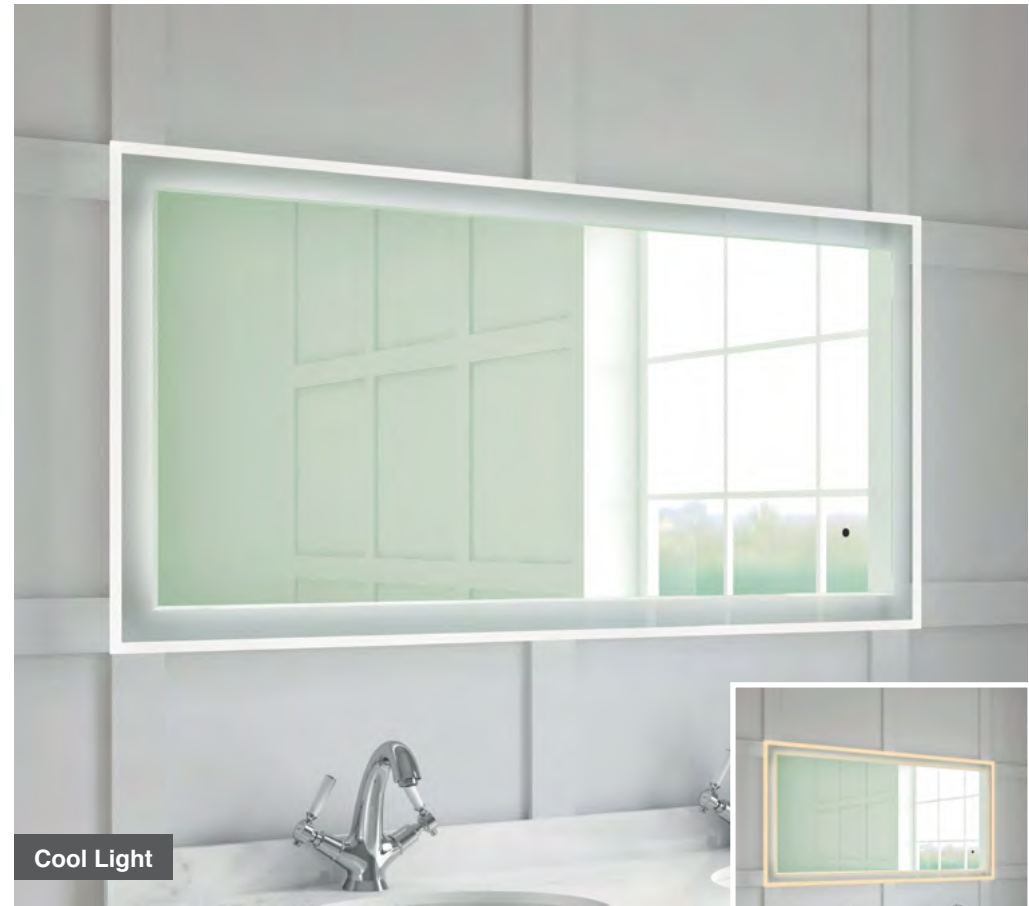

### Features

- LED Slimline Mirror
- Multi Functional Contactless Sensor Controls Light from Cool - Warm Brightness with Memory Function
- Ambient Lighting
- Landscape or Portrait
- Heated Demister Pad
- IP44