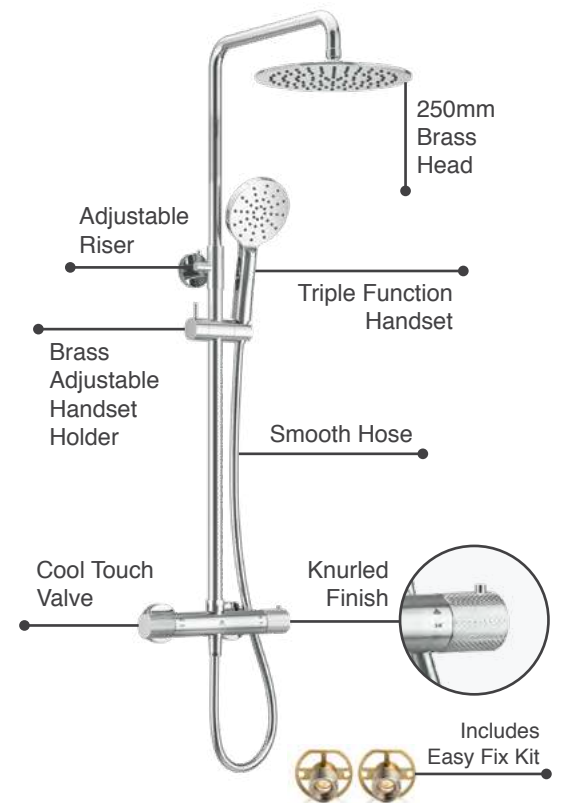

Shower Trays

Work Surfaces

Baths

Ryver Knurled Exposed Thermostatic Shower

- Cool Touch Thermostatic Exposed Valve
- Adjustable Riser Rail Kit
- 250mm Brass Head
- Push Button Triple Function Handset
- Solid Brass Adjustable Handset Holder
- Premium Antibacterial PVC Shower Hose 1.5m
- Easy Fix Kit
- Chrome Finish

RYVSHOKCP £526

P 1.0

P Minimum bar pressure required to outlet