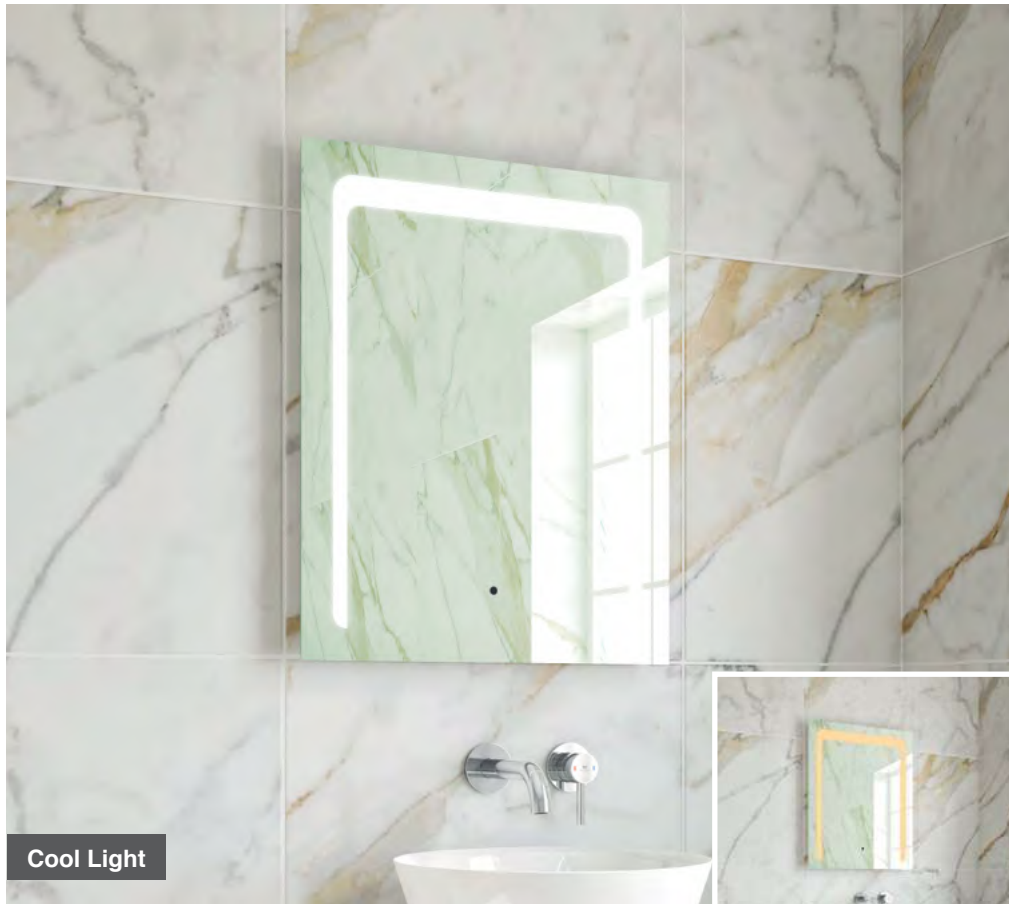

LED Mirrors

Jade 50

H 700 x W 500 x D 50mm

MLMIJAD50 **£320**

Features

- LED Mirror
- Multi Functional Contactless Sensor Controls Light from Cool - Warm & Brightness with Memory Function
- Ambient Downlight
- Portrait
- Heated Demister Pad
- Charging Socket
- IP44