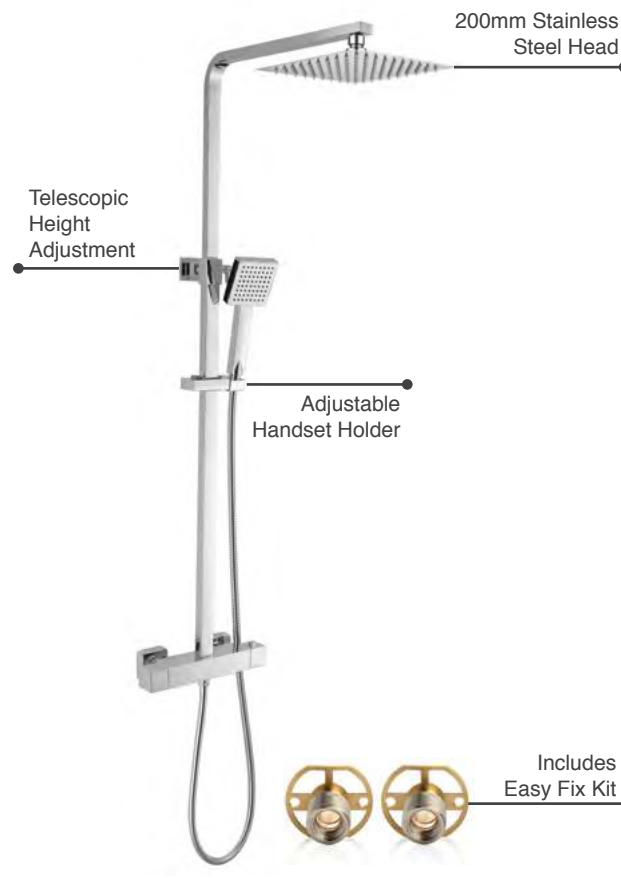

## Flo Round

- Thermostatic Exposed Shower Valve
- Adjustable Riser Rail
- 200mm Stainless Steel Head
- Chrome Adjustable Handset
- Standard Chrome Hose 1.5m
- Easy Fix Kit

MLSHFLRD

£257

P 1.0