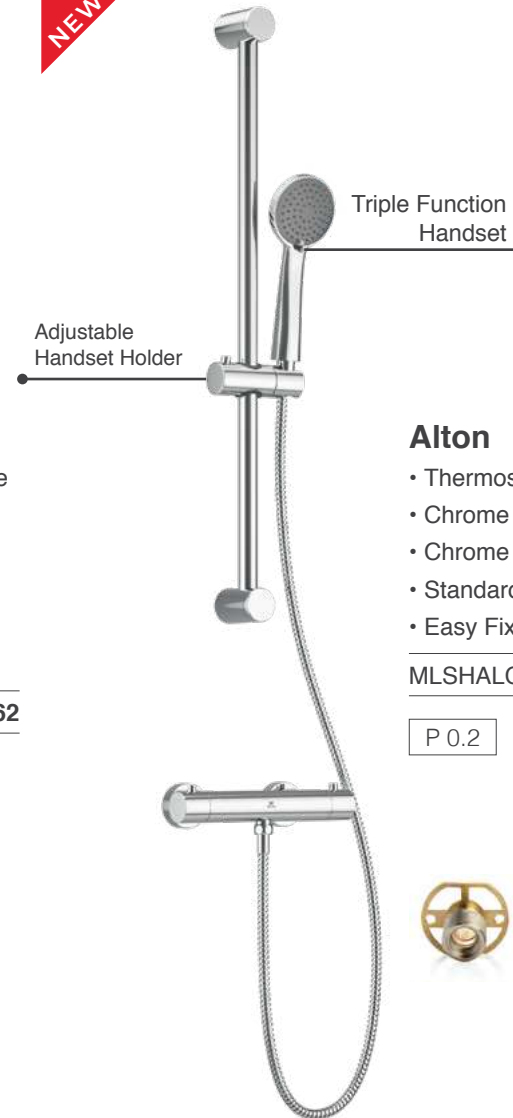

## Alton

- Thermostatic Exposed Shower Valve
- Chrome Adjustable Triple Function Handset
- Chrome Adjustable Handset Holder
- Standard Chrome Hose 1.5m
- Easy Fix Kit

MLSHALCP **£214**

P 0.2