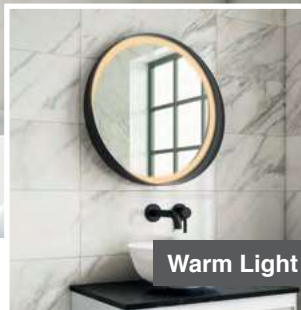

Warm Light

Cian 60

H 600 x W 600 x D 110mm

MLMICIA60 **£363**

Features

- Black Framed LED Mirror with Shelf
- Multi Functional Contactless Sensor Controls Light from Cool - Warm & Brightness with Memory Function
- Heated Demister Pad
- IP44