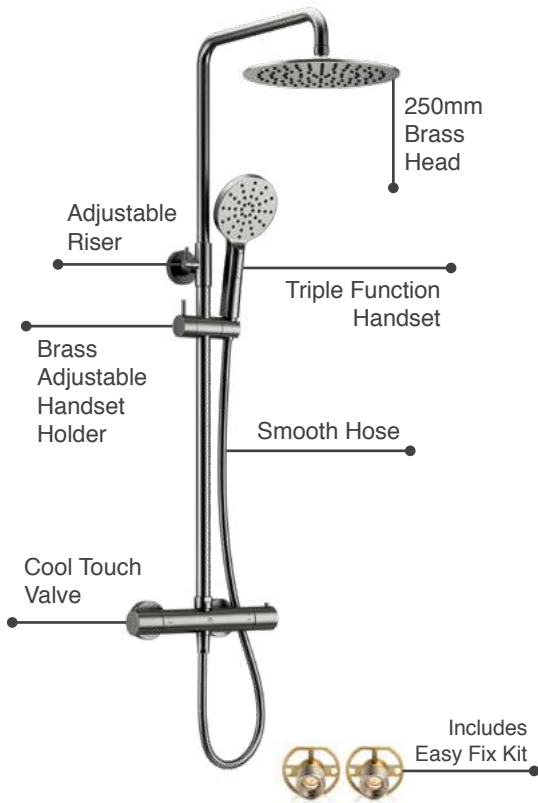

Ryver - Gun Metal

Ryver Exposed Thermostatic Shower

- Cool Touch Thermostatic Exposed Valve
- Adjustable Riser Rail Kit
- 250mm Brass Head
- Push Button Triple Function Handset
- Solid Brass Adjustable Handset Holder
- Premium Antibacterial PVC Shower Hose 1.5m
- Easy Fix Kit
- Gun Metal PVD Finish

MLSHRYGM £668

P 1.0

P Minimum bar pressure required to outlet