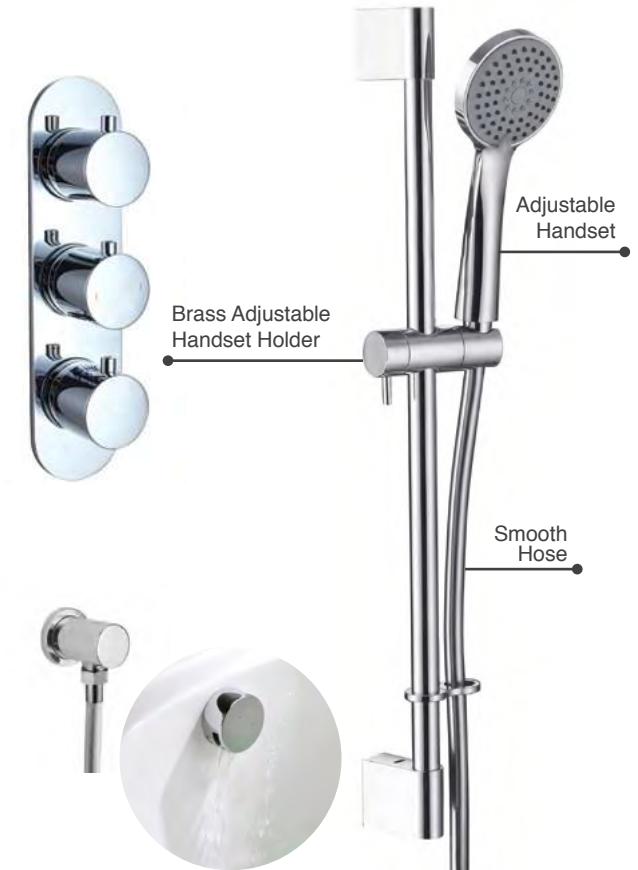

## Bath Kit 2

- Desire **Slimline** Dual 2 Outlet Chrome Thermostatic Concealed Valve c/w Handset Holder, Head & Hose
- Round Overflow Bath Filler c/w Easy Clean Spring Waste

BATKIT2 £567

P 1.0