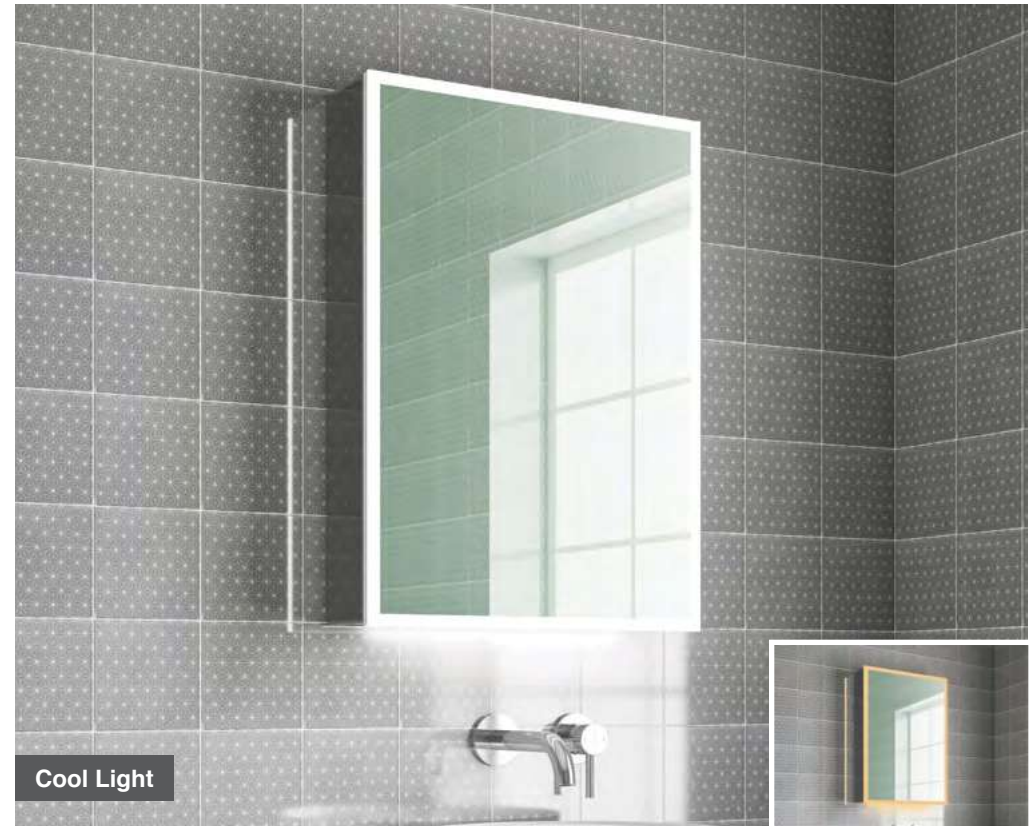

Features

- LED Aluminium Mirror Cabinet
- Multi Functional Infrared Sensor Controls Light from Cool - Warm & Brightness with Memory Function
- Ambient Downlight
- Soft Close Left Hand Hinge Door
- 2 Adjustable Shelves
- Heated Demister Pad
- Charging Socket
- IP44