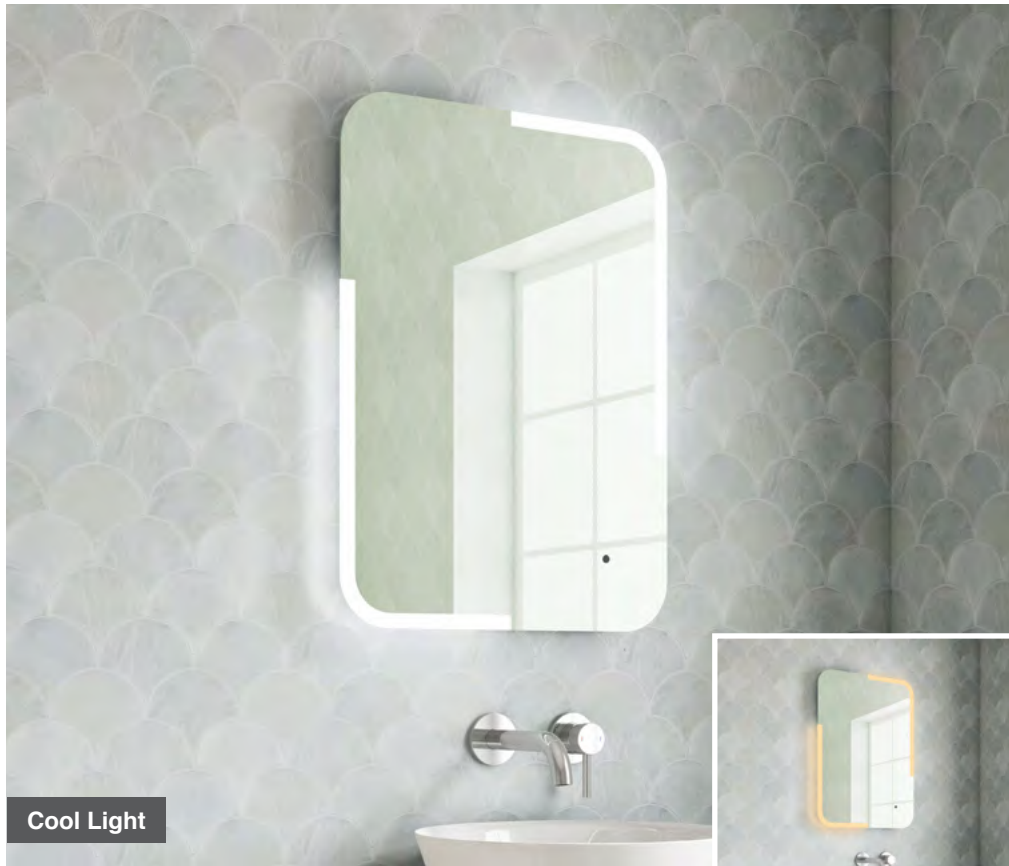

Audio Mirrors / Cabinets

Tara 50 Bluetooth

H 700 x W 500 x D 50mm

MLMITAR50BT

£428

Bluetooth™

Features

- LED Mirror
- Multi Functional Contactless Sensor Controls Light from Cool - Warm & Brightness with Memory Function
- Ambient Lighting
- Portrait
- Heated Demister Pad
- Charging Socket
- Bluetooth Audio
- IP44