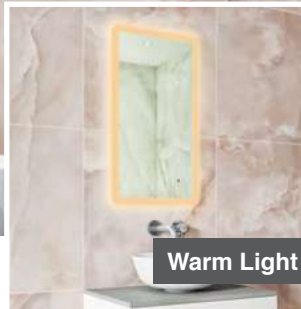

LED Mirrors

Cool Light

Warm Light

Lyle 45

H 800 x W 450 x D 30mm

MLMILYL45 **£320**

Features

- LED Slimline Mirror
- Multi Functional Contactless Sensor Controls Light from Cool - Warm & Brightness with Memory Function
- Ambient Lighting
- Landscape or Portrait
- Heated Demister Pad
- IP44

Cool Light

Warm Light

Lyle 50

H 700 x W 500 x D 30mm

MLMILYL50 **£320**

Features

- LED Slimline Mirror
- Multi Functional Contactless Sensor Controls Light from Cool - Warm & Brightness with Memory Function
- Ambient Lighting
- Landscape or Portrait
- Heated Demister Pad
- IP44