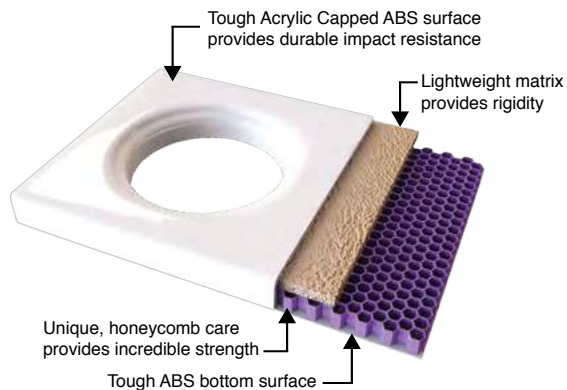

Wetroom Floor Formers

Floor Formers

WRFF90SQ	Wetroom Floor Former 900 x 900mm - 22mm Depth	£468
WRFF100SQ	Wetroom Floor Former 1000 x 1000mm - 22mm Depth	£468
WRFF140X90	Wetroom Floor Former 1400 x 900mm - 22mm Depth	£468
WRFF150X80	Wetroom Floor Former 1500 x 800mm - 22mm Depth	£468

Wastes

WRFFWATI	Wetroom Floor Former Tile Floor Waste	£252
WRFFWAVI	Wetroom Floor Former Vinyl Floor Waste	£252

Easy Plumb Kit

Height 100mm (Excluding Tray)

EPKSQRT Square & Rectangle Easy Plumb Kit suits trays up to 1700mm* **£152**

EPKQD Quadrant & Offset Quadrant Easy Plumb Kit suits trays up to 1200mm* **£135**

* Panel cut to suit size.

Flexi-Seal

Flexible Waterproof Seal

FS1.8	1.8 Metre Flexi-Seal	£29
FS2	2 Metre Flexi-Seal	£32
FS2.5	2.5 Metre Flexi-Seal	£39
FS3	3 Metre Flexi-Seal	£46
FS3.2	3.2 Metre Flexi-Seal	£51
FS4	4 Metre Flexi-Seal	£60
FS20	20 Metre Flexi-Seal	£303