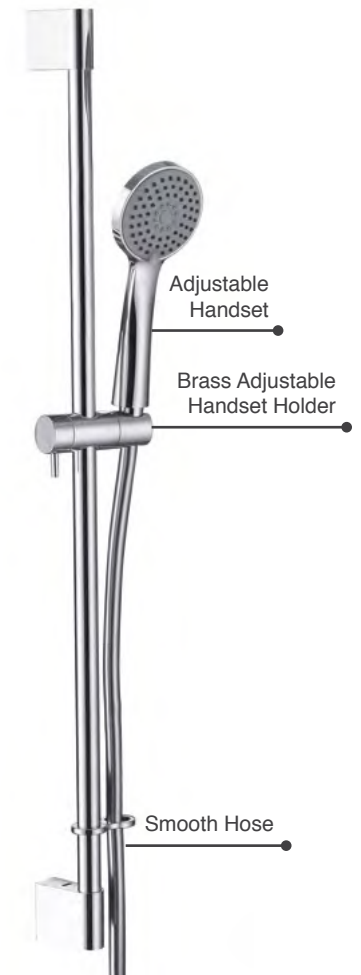

Desire Sliding Rail Kit 6

- **Extra Long 1m Adjustable Sliding Rail Kit**
- Chrome Adjustable Handset
- Solid Brass Chrome Plated Handset Holder
- Hose Retainer
- Premium Antibacterial PVC Hose 1.5m

MLSHDEK16

£140

Wall outlet required if using with concealed valve.