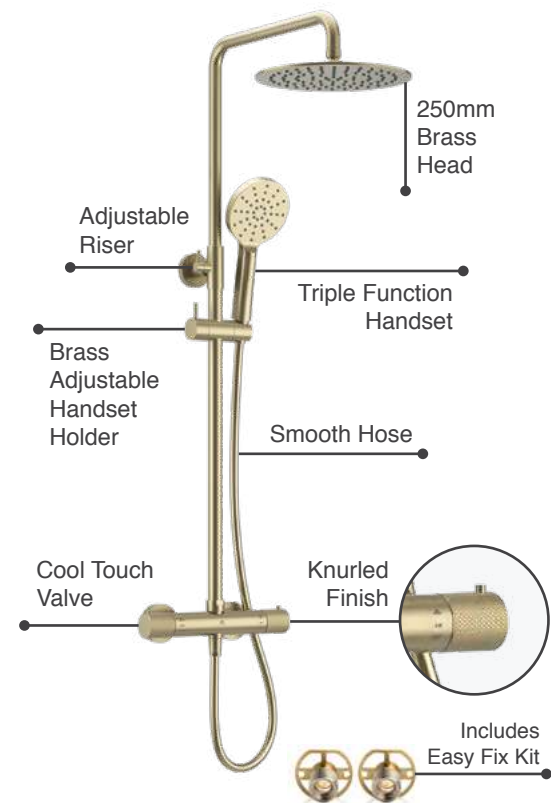

Ryver Knurled Exposed Thermostatic Shower

- Cool Touch Thermostatic Exposed Valve
- Adjustable Riser Rail Kit
- 250mm Brass Head
- Push Button Triple Function Handset
- Solid Brass Adjustable Handset Holder
- Premium Antibacterial PVC Shower Hose 1.5m
- Easy Fix Kit
- Brushed Brass PVD Finish

RYVSHOKBB £712

P 1.0

P Minimum bar pressure required to outlet