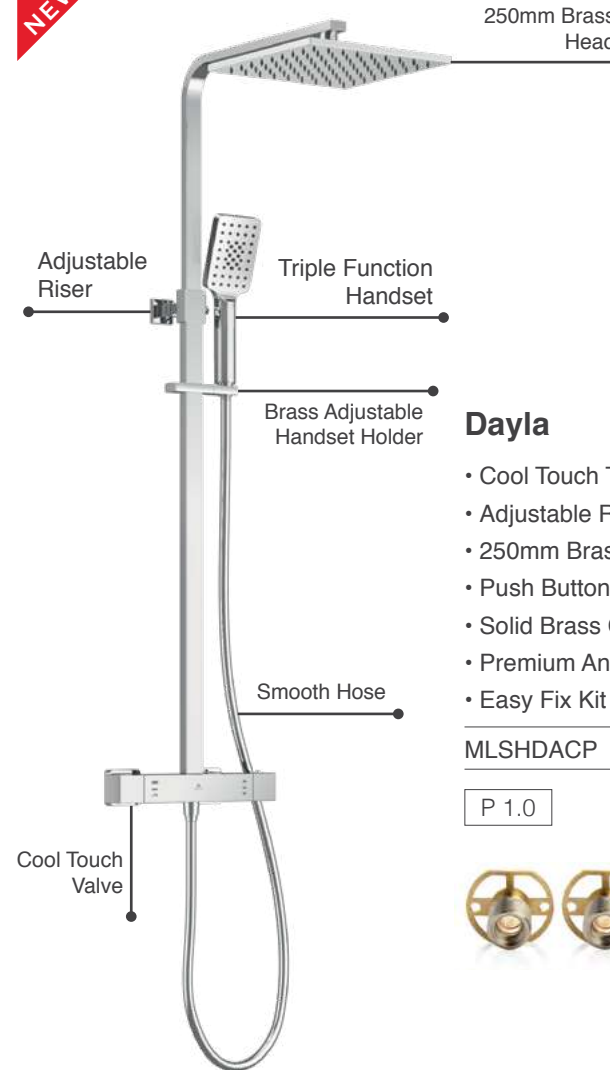

NEW

Dayla

NEW

Dayla

- Cool Touch Thermostatic Exposed Shower Valve
- Adjustable Riser Rail Kit
- 250mm Brass Head
- Push Button Triple Function Handset
- Solid Brass Chrome Adjustable Handset Holder
- Premium Antibacterial PVC Shower Hose 1.5m
- Easy Fix Kit

MLSHDACP

£617

P 1.0

Includes Easy Fix Kit