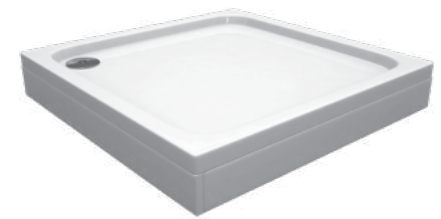

# Easy Plumb Kit

Height 100mm (Excluding Tray)

EPKSQRT Square & Rectangle Easy Plumb Kit suits trays up to 1700mm\* **£152**

EPKQD Quadrant & Offset Quadrant Easy Plumb Kit suits trays up to 1200mm\* **£135**