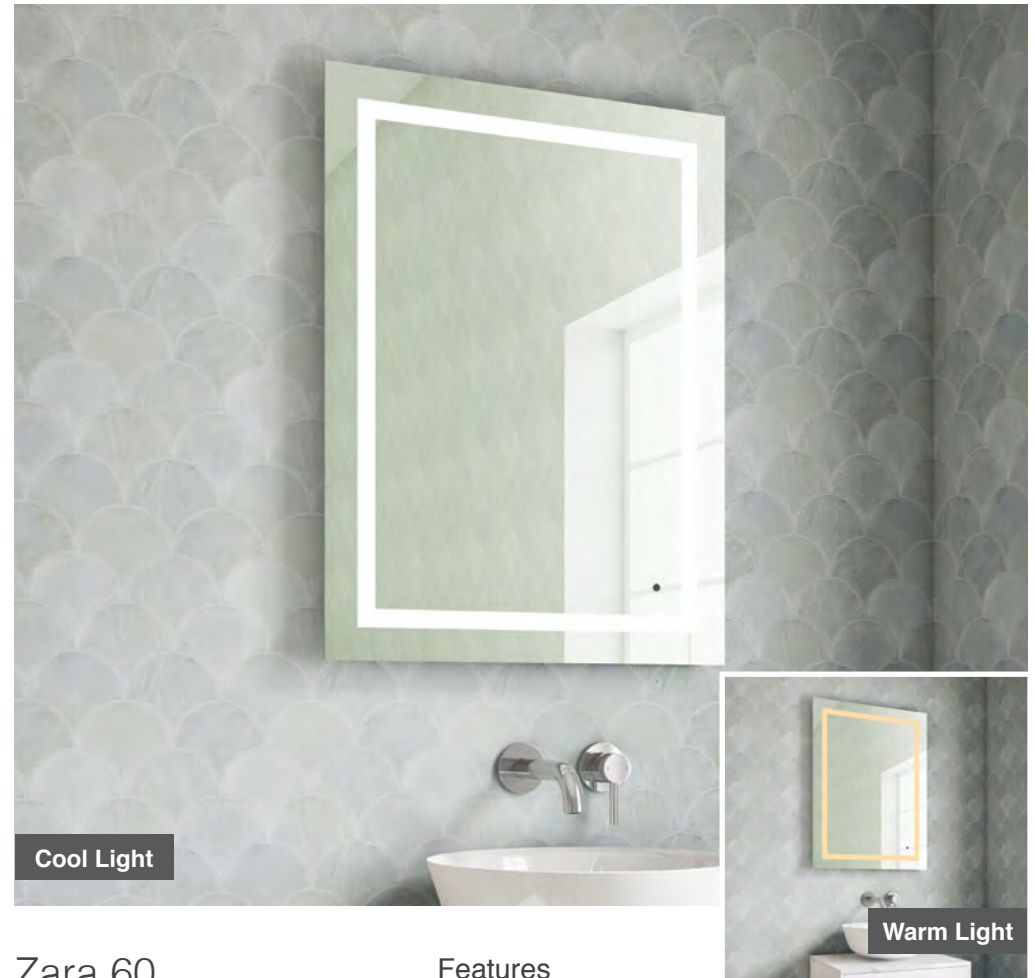

### Features

- LED Mirror
- Multi Functional Contactless Sensor Controls Light from Cool - Warm & Brightness with Memory Function
- Landscape or Portrait
- Heated Demister Pad
- IP44