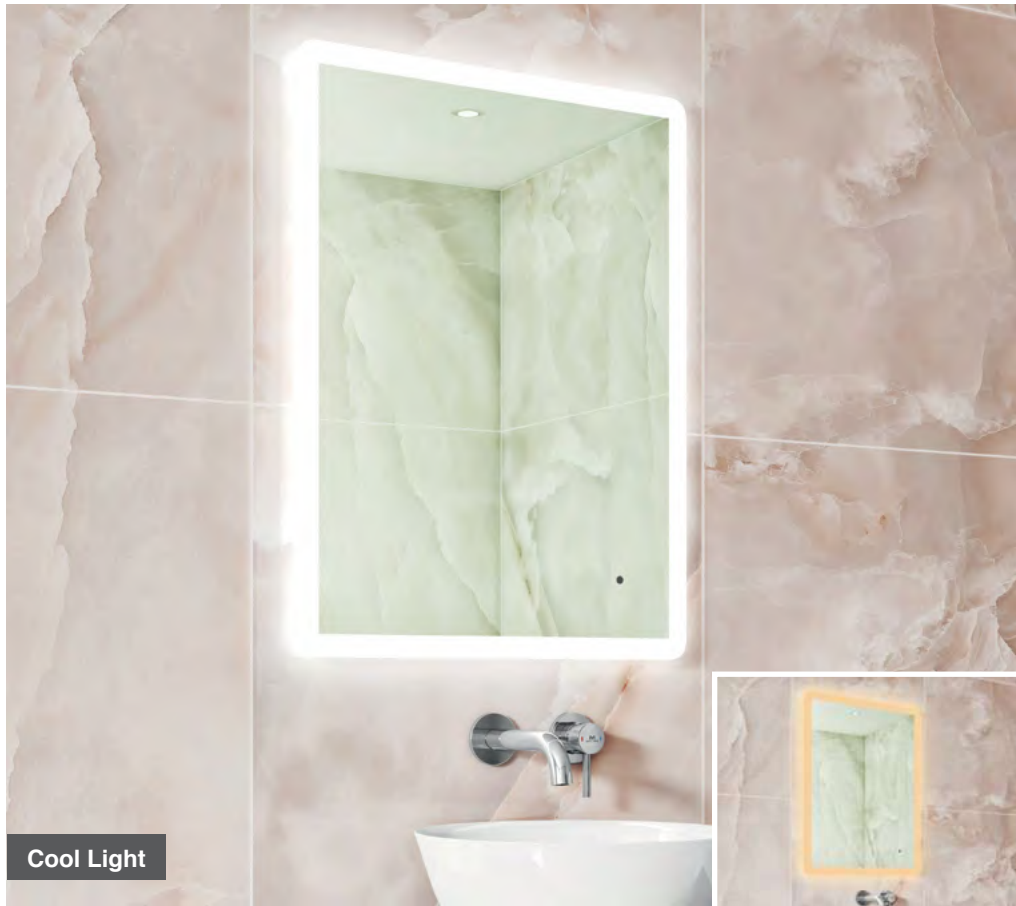

LED Mirrors

Lyle 60

H 800 x W 600 x D 30mm

MLMILYL60

£348

Features

- LED Slimline Mirror
- Multi Functional Contactless Sensor Controls Light from Cool - Warm & Brightness with Memory Function
- Ambient Lighting
- Landscape or Portrait
- Heated Demister Pad
- IP44