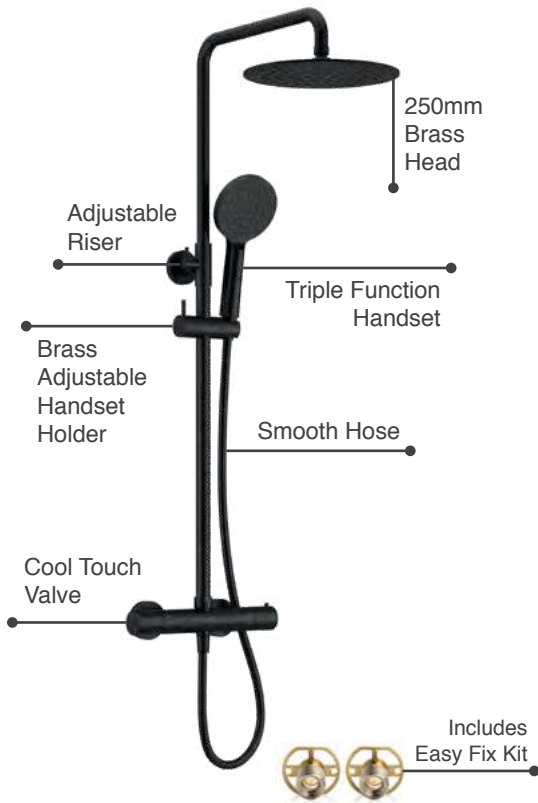

Ryver - Black

Ryver Exposed Thermostatic Shower

- Cool Touch Thermostatic Exposed Valve
- Adjustable Riser Rail Kit
- 250mm Brass Head
- Push Button Triple Function Handset
- Solid Brass Adjustable Handset Holder
- Premium Antibacterial PVC Shower Hose 1.5m
- Easy Fix Kit
- Matt Black Electro Plated Finish

MLSHRYBL £593

P 1.0

P Minimum bar pressure required to outlet