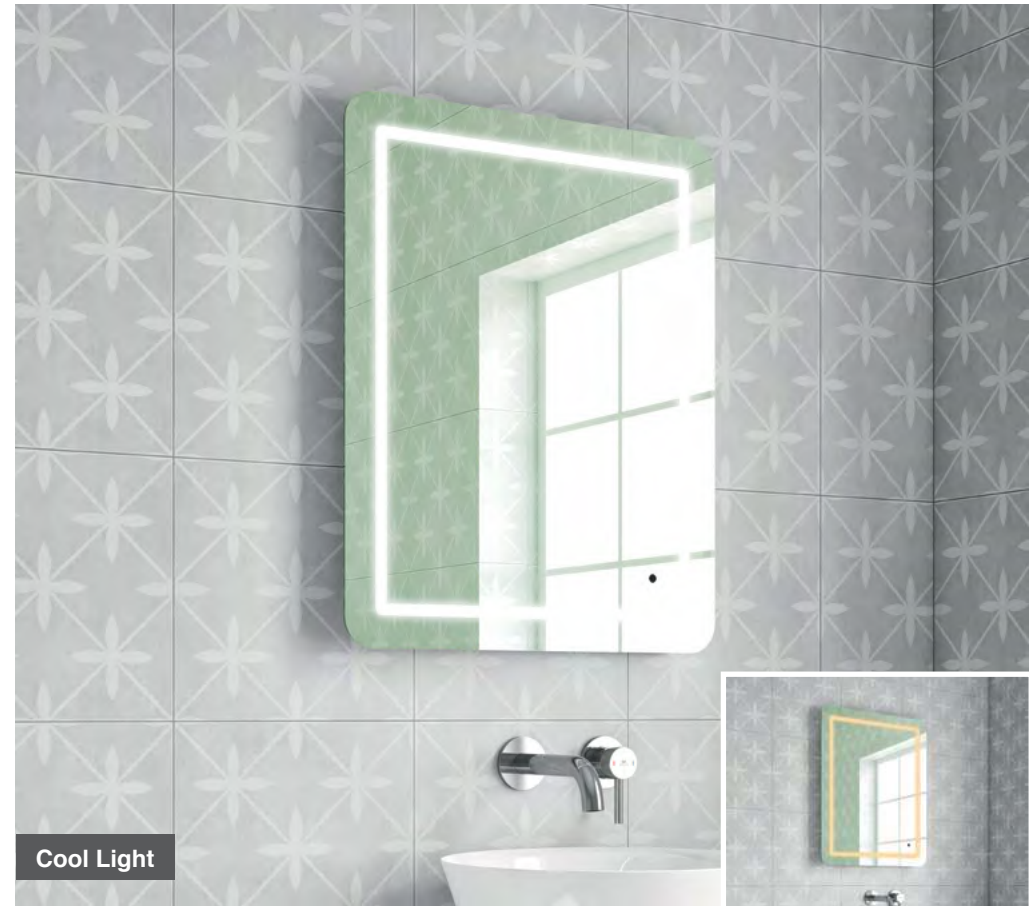

### Features

- LED Mirror
- Multi Functional Contactless Sensor Controls Light from Cool - Warm & Brightness with Memory Function
- Ambient Lighting
- Landscape or Portrait
- Heated Demister Pad
- IP44