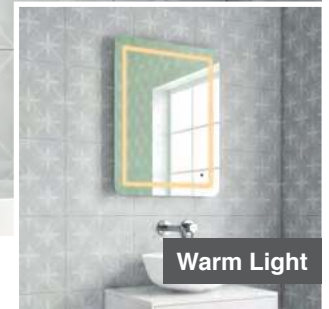

LED Mirrors

Cool Light

Warm Light

Mona 70

H 500 x W 700 x D 40mm

MLMIMON70 £267

Features

- LED Mirror
- Multi Functional Contactless Sensor Controls Light from Cool - Warm & Brightness with Memory Function
- Ambient Lighting
- Landscape or Portrait
- Heated Demister Pad
- IP44

Cool Light

Warm Light

Iris 55

H 700 x W 550 x D 40mm

MLMIIRI55 £284

Features

- LED Mirror
- Multi Functional Contactless Sensor Controls Light from Cool - Warm & Brightness with Memory Function
- Landscape or Portrait
- Heated Demister Pad
- IP44