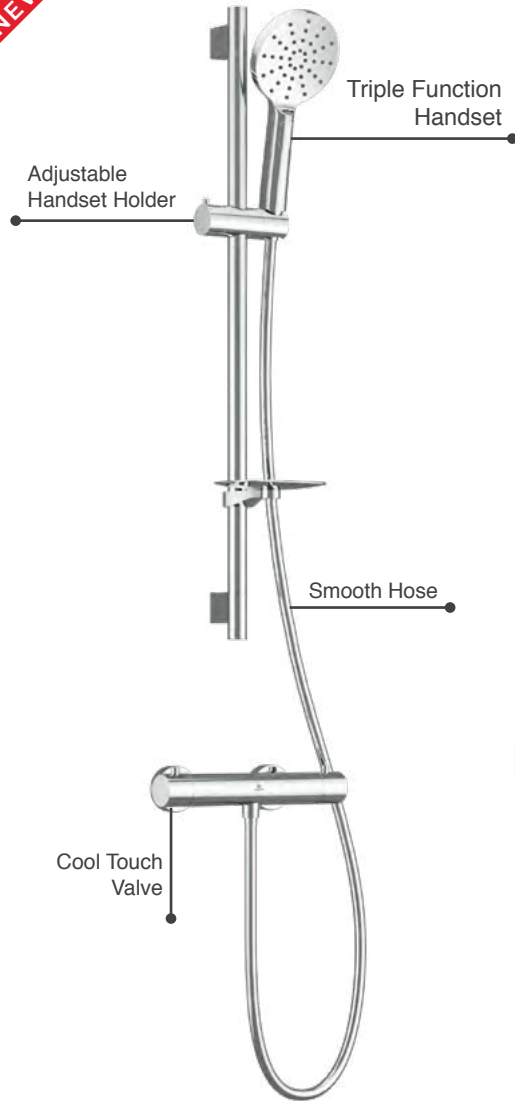

Euri

NEW

Euri

- Cool Touch Thermostatic Exposed Shower Valve
- Adjustable Sliding Rail Kit with Soap Dish
- Push Button Triple Function Handset
- ABS Chrome Plated Adjustable Handset Holder
- Premium Antibacterial PVC Shower Hose 1.5m
- Easy Fix Kit

MLSHEUCP **£262**

P 0.2