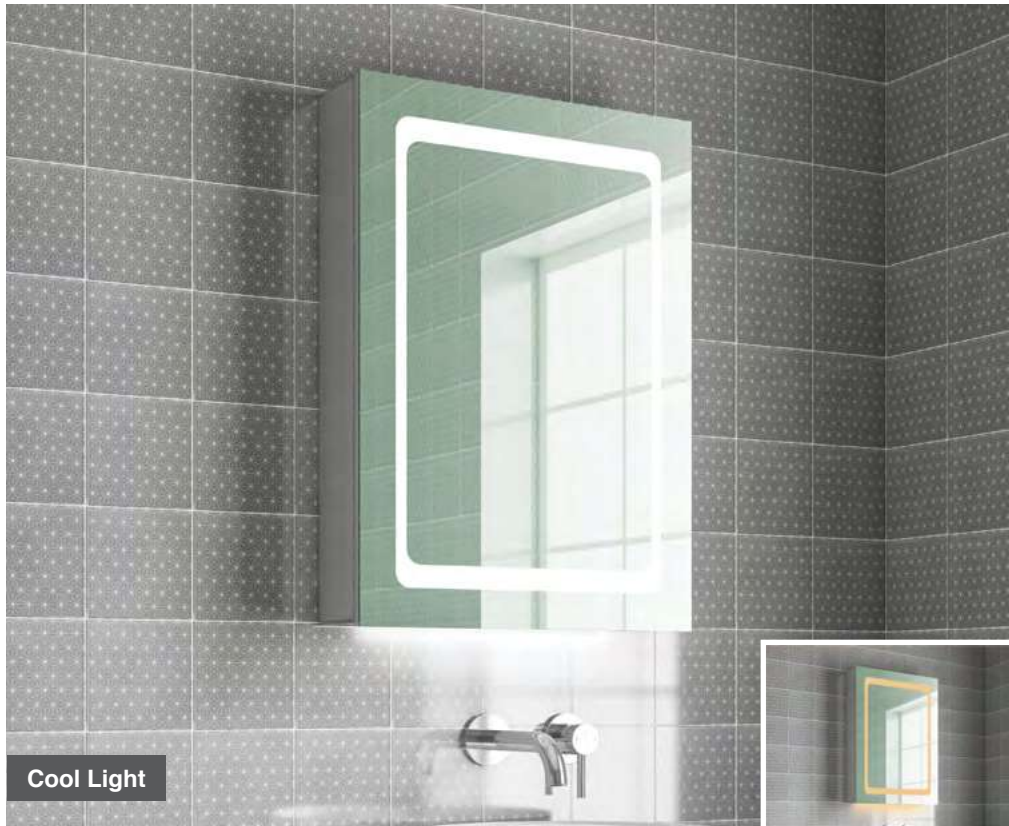

LED Mirror Cabinets