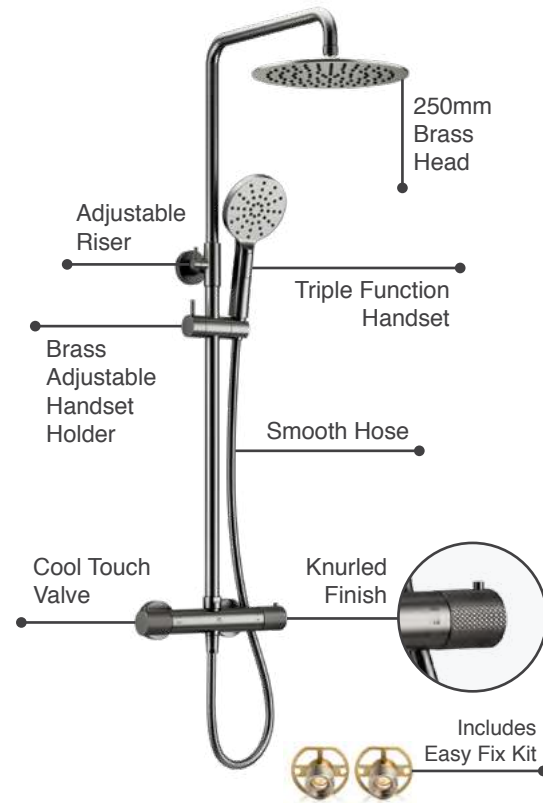

Ryver Knurled Exposed Thermostatic Shower

- Cool Touch Thermostatic Exposed Valve
- Adjustable Riser Rail Kit
- 250mm Brass Head
- Push Button Triple Function Handset
- Solid Brass Adjustable Handset Holder
- Premium Antibacterial PVC Shower Hose 1.5m
- Easy Fix Kit
- Gun Metal PVD Finish

RYVSHOKGM £712

P 1.0