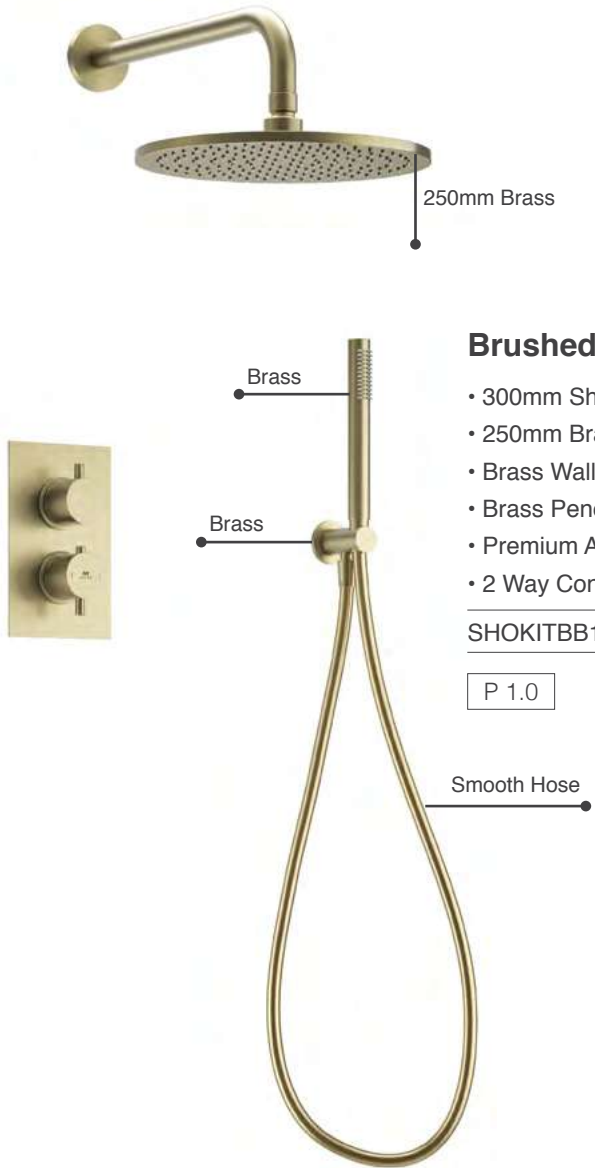

Brushed Brass Shower Kit 1

- 300mm Shower Arm
- 250mm Brass Shower Head
- Brass Wall Outlet / Handset Holder
- Brass Pencil Handset
- Premium Antibacterial PVC Shower Hose 1.5m
- 2 Way Control Thermostatic Concealed Valve

SHOKITBB1

£945

P 1.0

Smooth Hose