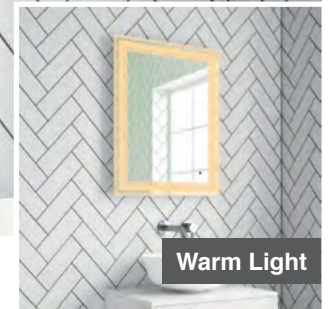

### Features

- LED Mirror
- Multi Functional Contactless Sensor Controls Light from Cool - Warm & Brightness with Memory Function
- Landscape or Portrait
- Heated Demister Pad
- IP44

Cool Light

Warm Light