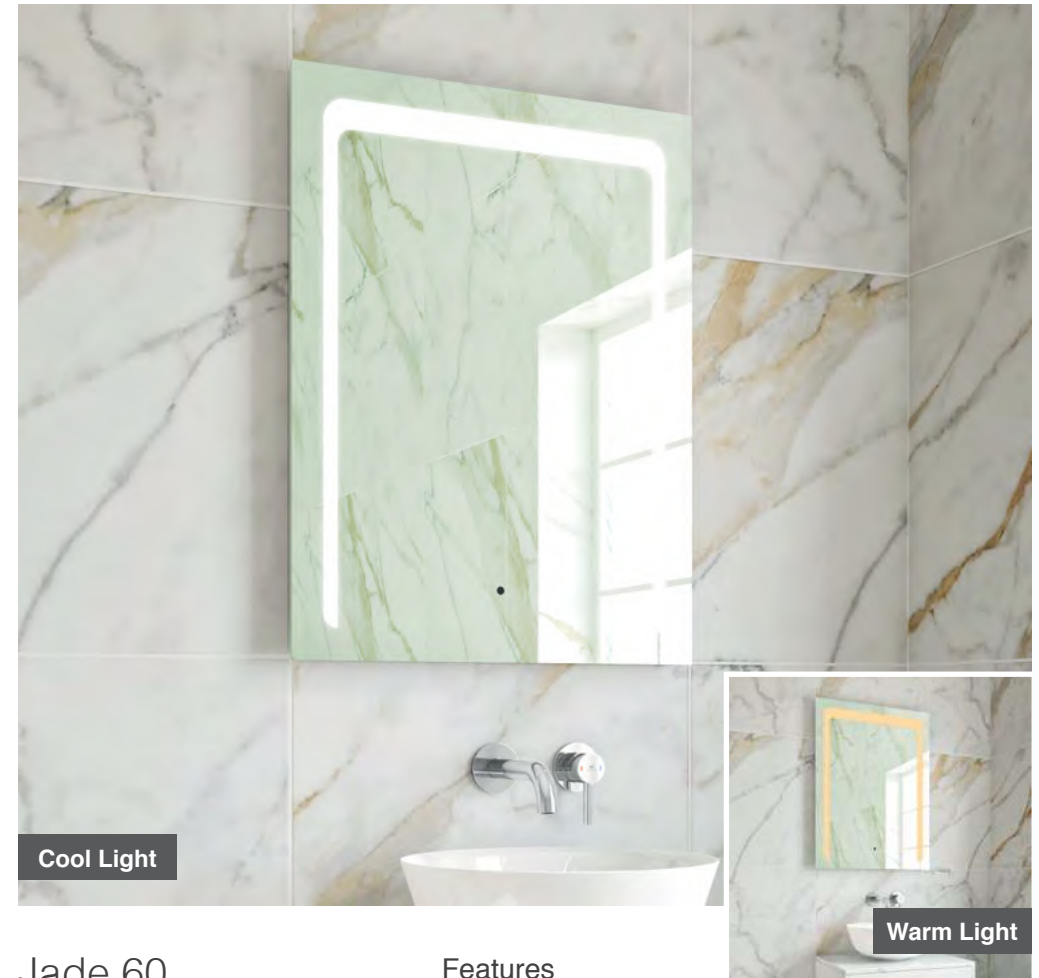

### Features

- LED Slimline Mirror
- Multi Functional Contactless Sensor Controls Light from Cool - Warm & Brightness with Memory Function
- Ambient Lighting
- Landscape or Portrait
- Heated Demister Pad
- IP44

## Jade 50

H 700 x W 500 x D 50mm

MLMIJAD50 **£320**

### Features

- LED Mirror
- Multi Functional Contactless Sensor Controls Light from Cool - Warm & Brightness with Memory Function
- Ambient Downlight
- Portrait
- Heated Demister Pad
- Charging Socket
- IP44