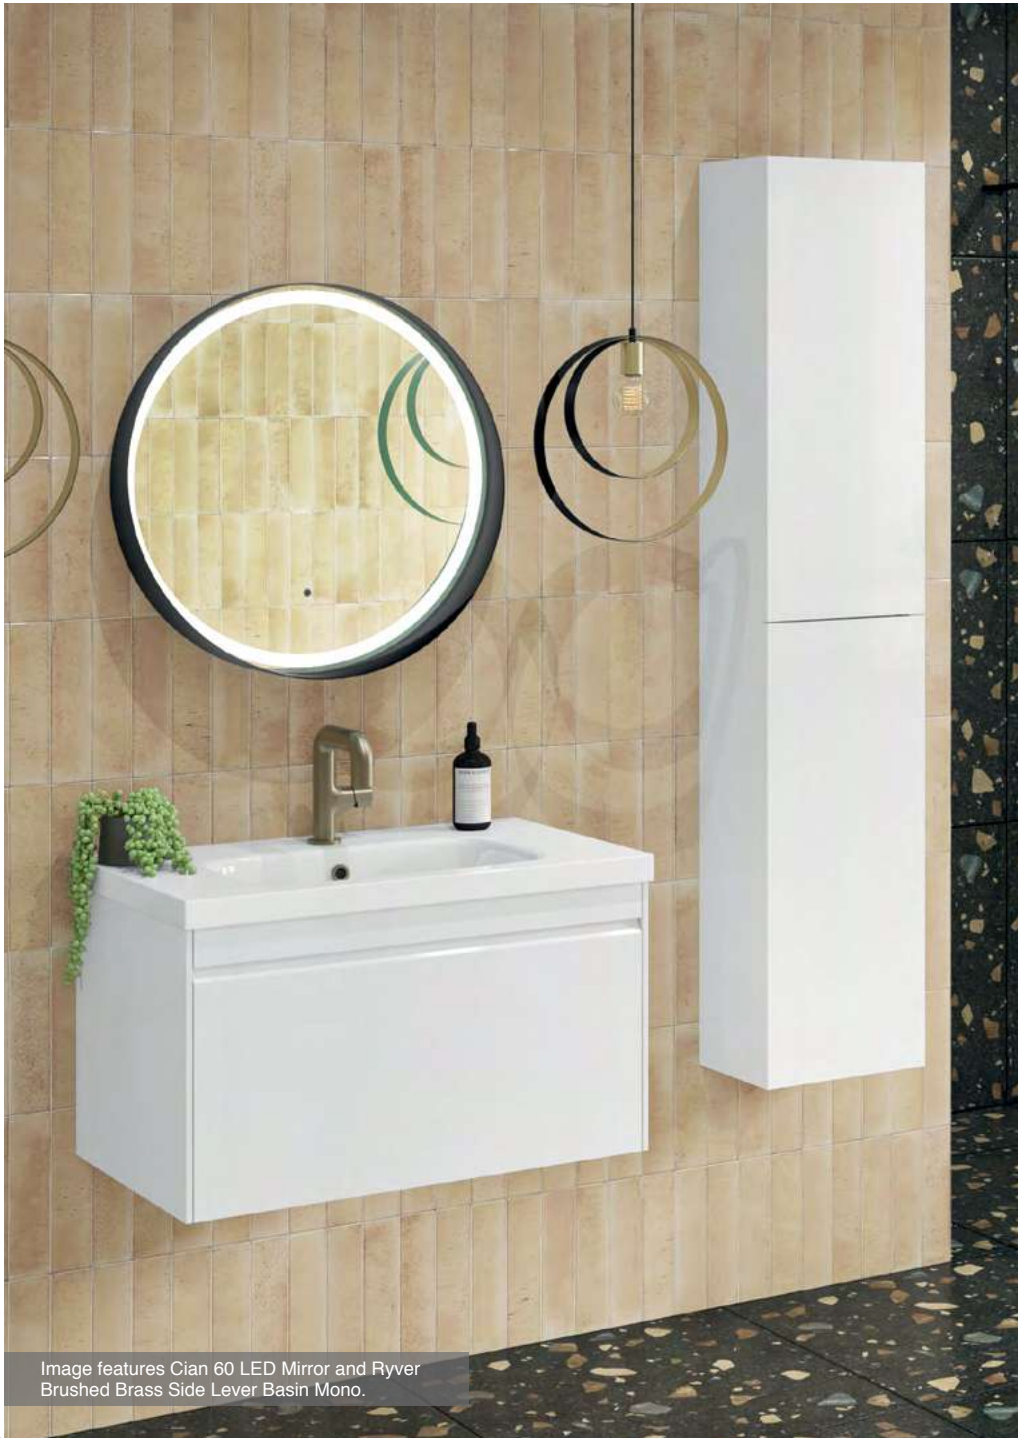

## 1000mm 1 Drawer Wall Unit Sage Green with LH Basin

- H 440 x W 1010 x D 460mm
- 1000mm Left Hand Ceramic Basin 1th
- 1000mm 1 Drawer Wall Unit with Drawer Organiser Sage Green

HAM100SGBA £1,324

MATT

Image features Cian 60 LED Mirror and Ryver Brushed Brass Side Lever Basin Mono.