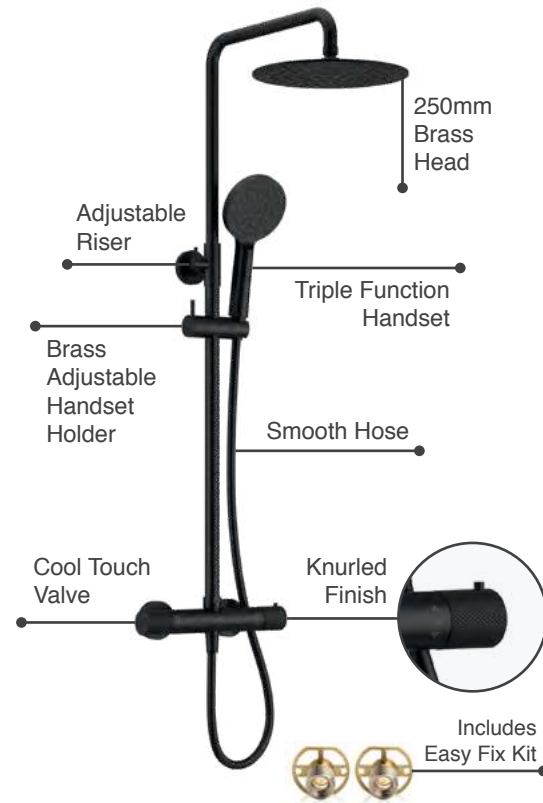

Ryver Knurled Exposed Thermostatic Shower

- Cool Touch Thermostatic Exposed Valve
- Adjustable Riser Rail Kit
- 250mm Brass Head
- Push Button Triple Function Handset
- Solid Brass Adjustable Handset Holder
- Premium Antibacterial PVC Shower Hose 1.5m
- Easy Fix Kit
- Matt Black Electro Plated Finish

RYVSHOKBL £632

P 1.0