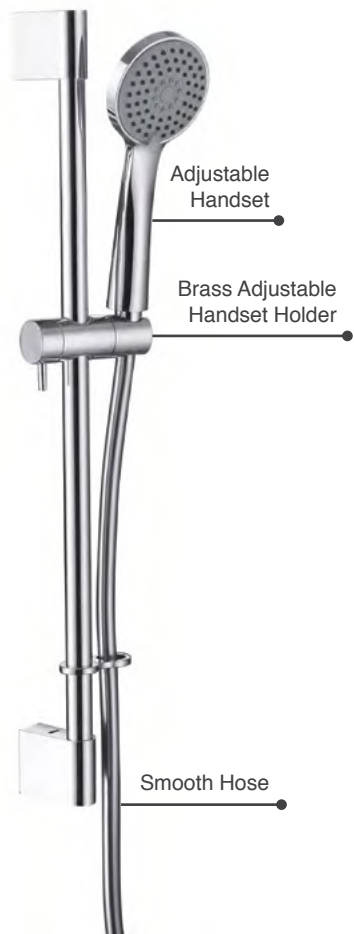

Desire Sliding Rail Kit 2

- Adjustable Sliding Rail Kit
- Chrome Adjustable Handset
- Solid Brass Chrome Plated Handset Holder
- Hose Retainer
- Premium Antibacterial PVC Hose 1.5m

MLSHDEK12

£125