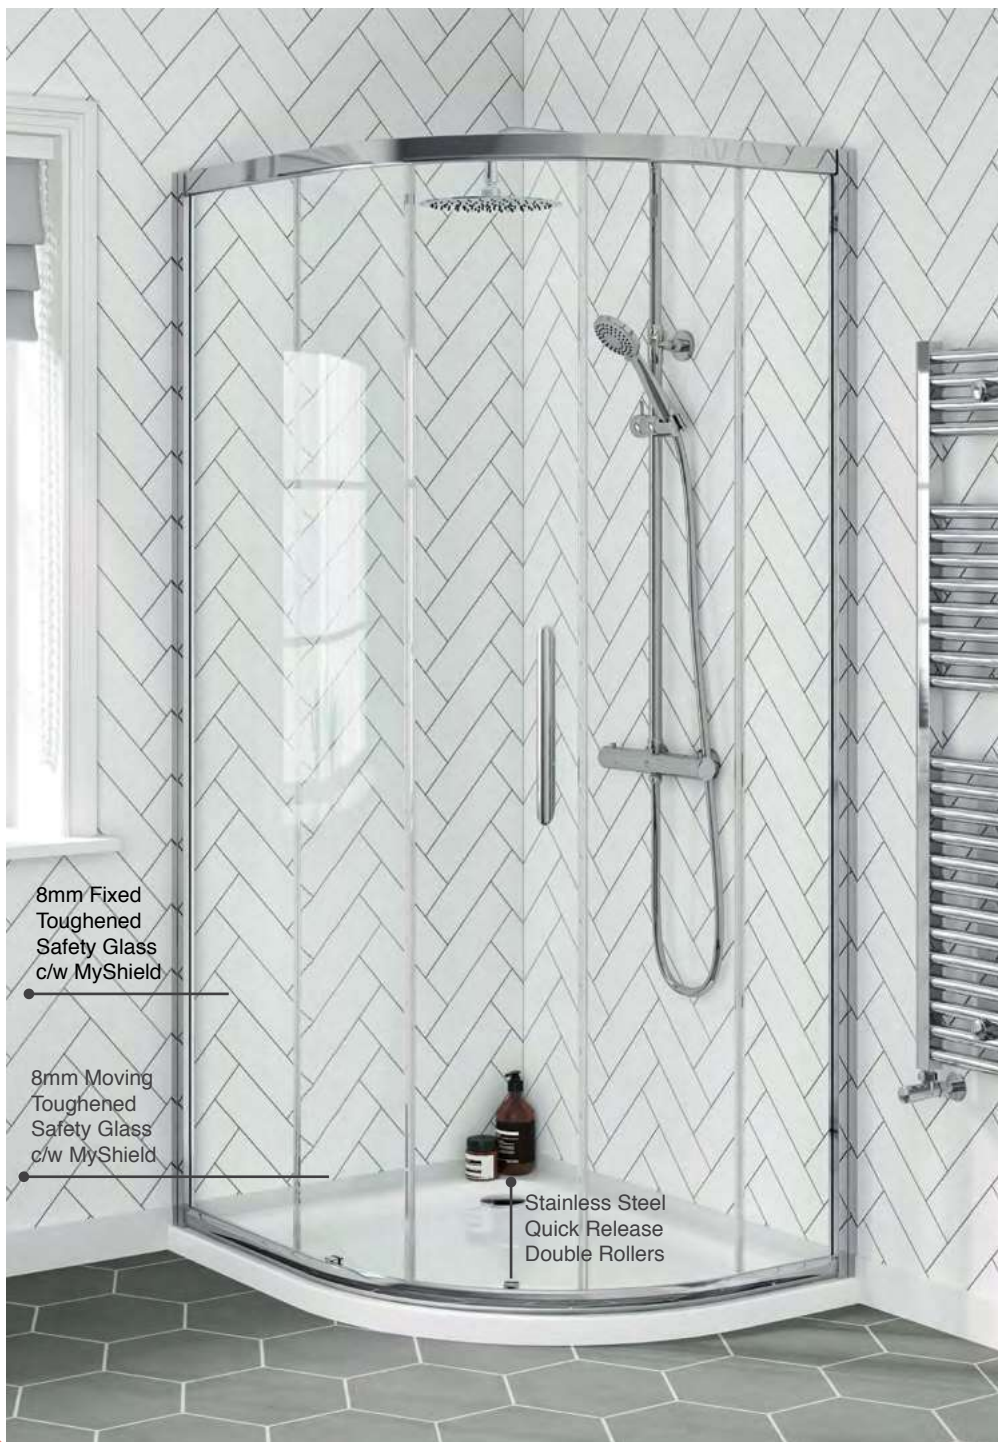

MY8 - 1 Door Quadrant

Size (mm) - 900

Lifetime Guarantee (Subject to within Terms and Conditions)

- **8mm** Toughened Safety Glass to EN12150 and CE Approved (8mm Fixed and 8mm Moving Glass)
- MyShield Easy Clean Glass and High Polished Chrome Profiles
- 1950mm High
- Smooth Glide Double Quick Release Stainless Steel Rollers
- Quality Chrome Double Handle
- Concealed Cover Strips
- Reversible Door & Easy to Install
- Extension Profile Available – Extra 20mm

Code	Size (mm)	Adjustment (mm)	Width Access (mm)	Price
MY8QD1D90	900	860-880	440	£836

If required a 20mm extension profile is available. Code MY8EX20 - **£106**

All shower doors, wetroom panels & bath screens feature MyShield Easy Clean Glass, this helps to prevent the build up of lime scale, dirt and soap allowing the glass to be easily cleaned.