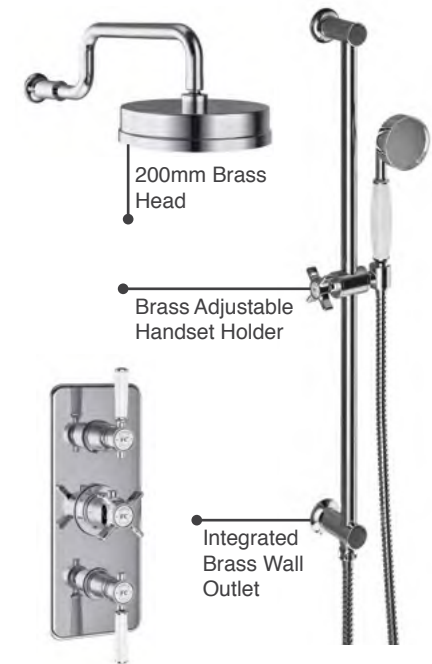

Farnham Traditional Shower Kit 1

- 410mm Traditional Shower Arm
- 200mm Brass Shower Head with Rub Clean Nozzles
- Adjustable Sliding Rail Kit integrated Brass Wall Outlet
- Brass Adjustable Handset Holder
- Brass / Ceramic Handset
- Standard Chrome Hose 1.5m
- Triple 2 Outlet Thermostatic Concealed Valve

FARSHOKIT1

£904

P 1.0

P Minimum bar pressure required to outlet