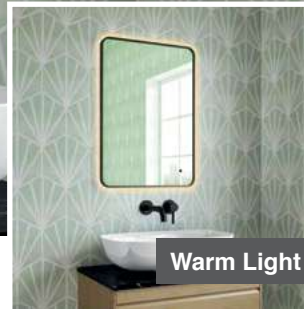

Warm Light

Quin 50 - Matt Black

H 700 x W 500 x D 38mm

MLMIQUI50BL

£444

IP44

Features

- Matt Black Framed LED Mirror
- Multi Functional Contactless Sensor Controls Light from Cool - Warm & Brightness with Memory Function
- Ambient Lighting
- Landscape or Portrait
- Heated Demister Pad
- IP44 Rating