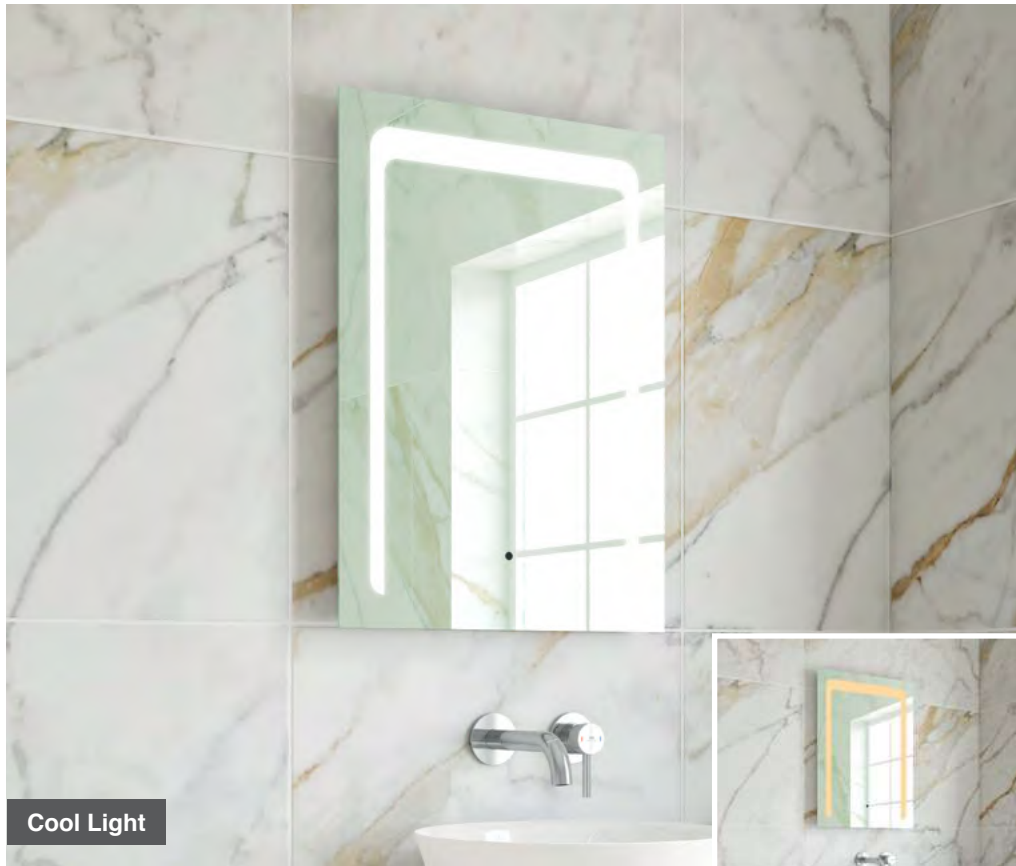

Cool Light

Audio Mirrors

Cool Light

Warm Light

Jade 55 Bluetooth

H 700 x W 550 x D 50mm

MLMIJAD55BT

£399

Bluetooth™

Features

- LED Mirror
- Multi Functional Contactless Sensor Controls Light from Cool - Warm & Brightness with Memory Function
- Portrait
- Heated Demister Pad
- Charging Socket
- Bluetooth Audio
- IP44