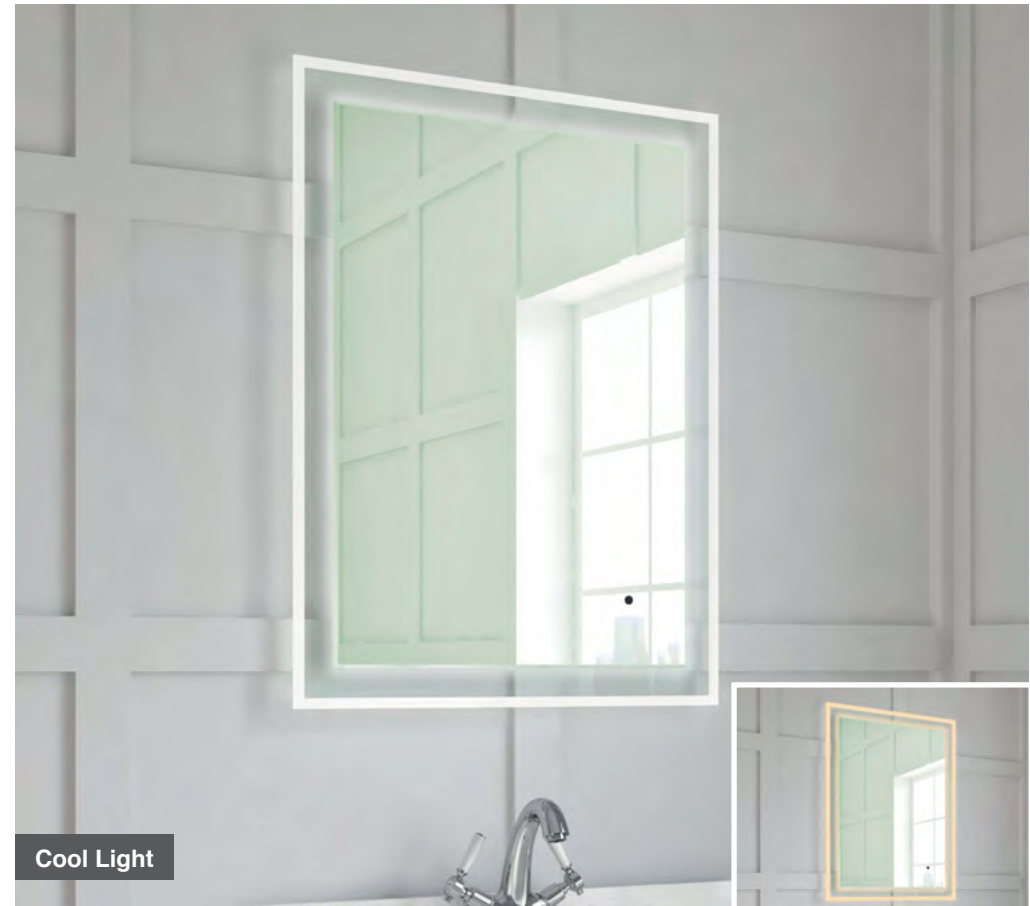

### Features

- LED Slimline Mirror
- Multi Functional Contactless Sensor Controls Light from Cool - Warm & Brightness with Memory Function
- Ambient Lighting
- Landscape or Portrait
- Heated Demister Pad
- IP44

### Features

- LED Slimline Mirror
- Multi Functional Contactless Sensor Controls Light from Cool - Warm Brightness with Memory Function
- Ambient Lighting
- Landscape or Portrait
- Heated Demister Pad
- IP44