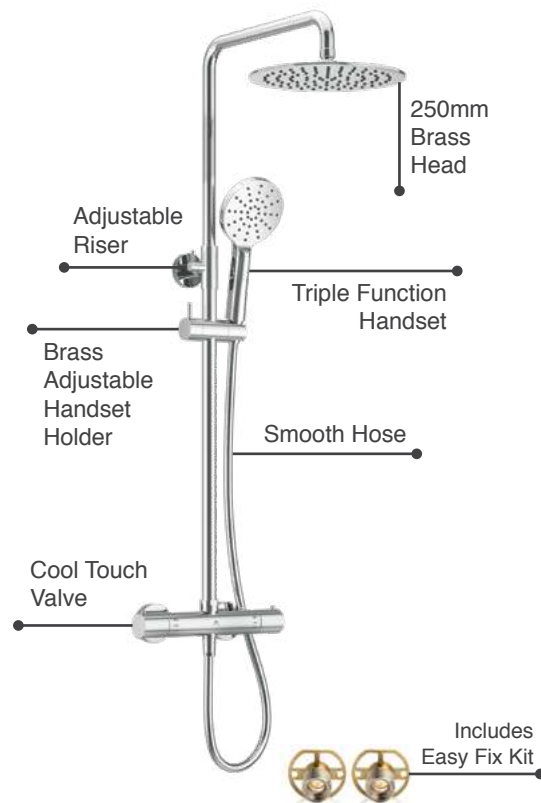

Ryver - Chrome

Ryver Exposed Thermostatic Shower

- Cool Touch Thermostatic Exposed Valve
- Adjustable Riser Rail Kit
- 250mm Brass Head
- Push Button Triple Function Handset
- Solid Brass Adjustable Handset Holder
- Premium Antibacterial PVC Shower Hose 1.5m
- Easy Fix Kit
- Chrome Finish

MLSHRYCP £492

P 1.0