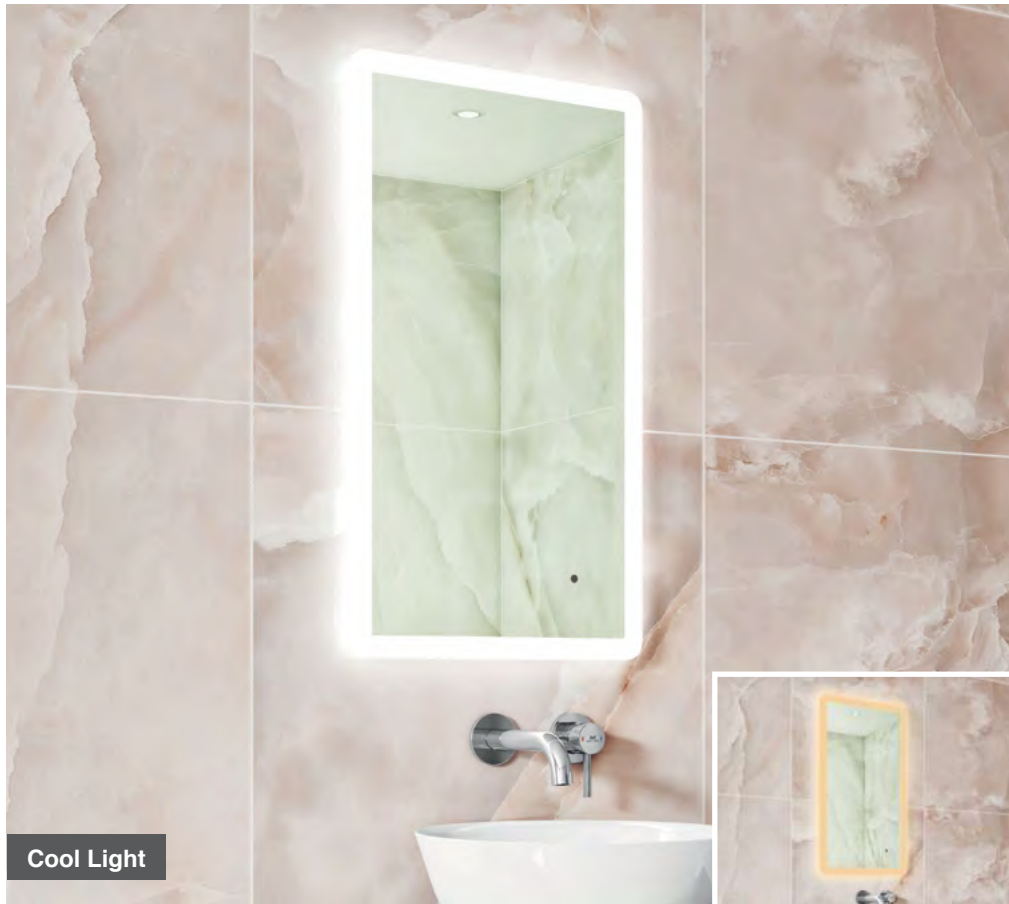

LED Mirrors

Cool Light