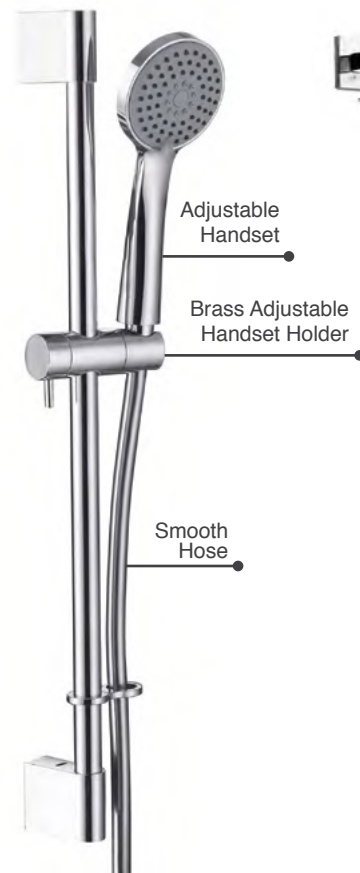

# Desire Series

250mm Stainless Steel Head

250mm Stainless Steel Head

250mm Stainless Steel Head

Smooth Hose